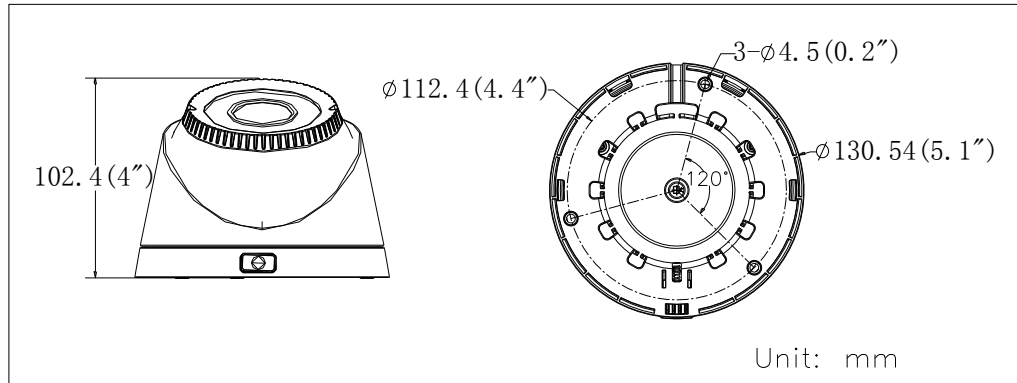

Dimensions