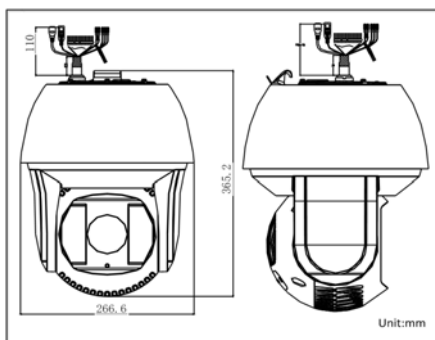

Dimensions

Accessories

Available models

- DS-2DF8336IV-AEL, High-PoE / 24VAC, outdoor
- DS-2DF8336IV-AELW, Wiper, High-PoE / 24VAC, outdoor

DS-2DF8336IV-AEL(W)	
Camera Module	
Image Sensor	1/3" Progressive Scan CMOS
Min. Illumination	F1.6, AGC On: Color: 0.05 lux, B/W : 0.01 lux
Max. Image Resolution	2048×1536
Focal Length	4.5-162mm, 36x
Digital Zoom	16X
Zoom Speed	Approx.3.3s(Optical Wide-Tele)
Angle of View	60.6-3.68 degree (Wide-Tele)
Min. Working Distance	10-1500mm(Wide-Tele)
Aperture Range	F1.6-F4.4
Focus Mode	Auto / Semiautomatic / Manual
WDR	120dB
S / N Ratio	≥ 55dB
Shutter Time	50Hz: 1~1/30,000s; 60Hz: 1~1/30,000s
AGC	Auto / Manual
White Balance	Auto / Manual /ATW/Indoor/Outdoor/Daylight lamp/Sodium lamp
Day & Night	IR Cut Filter
Privacy Mask	24 privacy masks programmable
Enhancement	3D DNR, Defog, HLC/BLC, SVC
Pan and Tilt	
Range	Pan:360° endless; Tilt: -20°~90°(Auto Flip)
Speed	Pan Manual Speed: 0.1°~160°/s, Pan Preset Speed: 240°/s Tilt Manual Speed: 0.1°~120°/s, Tilt Preset Speed: 200°/s
Number of Preset	300
Patrol	16 patrols, up to 32 presets per patrol
Pattern	10 patterns, with the recording time not less than 10 minutes per pattern
Park Action	Preset / Patrol / Pattern / Auto scan / Tilt scan / Random scan / Frame scan / Panorama scan
Scheduled Task	Preset / Patrol / Pattern / Auto scan / Tilt scan / Random scan / Frame scan / Panorama scan/Dome reboot/Dome adjust/Aux output
Smart Features	
Smart tracking	Manual/ Panorama/ Intrusion trigger/ Line crossing trigger / Region entrance trigger / Region exiting trigger
Smart detection	Face detection, intrusion detection, line crossing detection ,audio exception
ROI encoding	Support 24 areas with adjustable levels
Infrared	
IR Distance	Up to 200m
IR Intensity	Automatically adjusted, depending on the zoom ratio
Alarm	
Alarm I/O	7/2
Alarm Trigger	Face detection, Intrusion detection, Line crossing detection, Region entrance, Region exiting, Audio exception detection, Motion detection, Audio Exception Detection, Dynamic analysis, Tampering alarm, Network disconnect, IP address conflict, Storage exception
Alarm Action	Preset, Patrol, Pattern, Micro SD/SDHC card recording, Relay output, Notification on Client
Input/Output	
Monitor Output	1.0V[p-p] / 75Ω, NTSC (or PAL) composite, BNC
Audio Input	1 Mic in/Line in interface, line input: 2-2.4V[p-p]; output impedance: 1KΩ, ±10%
Audio Output	1 Audio output interface, line level, impedance: 600Ω
Network	
Ethernet	10Base-T / 100Base-TX, RJ45 connector
Main Stream	50Hz: 50fps(2048×1536, 1920×1080), 25fps(1280×720); 60Hz: 60fps(2048×1536, 1920×1080), 30fps(1280×720)
Sub Stream	50Hz: 25fps(704×576, 352×288, 176×144); 60Hz: 30fps(704×480, 352×240, 176×120)
Third Stream	50Hz:25fps(2048×1536), 25fps(1920×1080), 25fps (1280×720), 25fps(704×576), 25fps (352×288), 25fps (176×144) 60Hz: 30fps(2048×1536), 30fps(1920×1080), 30fps (1280×720), 30fps(704×480), 30fps (352×240), 30fps (176×120)
Image Compression	H.264/MJPEG/MPEG4, H.264 encoding with Baseline/Main/High profile
Audio Compression	G.711ulaw/G.711alaw/G.726/MP2L2/G.722
Protocols	IPv4/IPv6, HTTP, HTTPS, 802.1X, QoS, FTP, SMTP, UPnP, SNMP, DNS, DDNS, NTP, RTSP, RTP, TCP, UDP, IGMP, ICMP, DHCP, PPPoE
Simultaneous Live View	Up to 20 users
Mini SD Memory Card	Support up to 64GB Micro SD/SDHC/SDXC card. Support Edge recording
User/Host Level	Up to 32 users,3 Levels: Administrator, Operator and User
Security Measures	User authentication (ID and PW); Host authentication (MAC address); IP address filtering
System Integration	
Application programming	Open-ended API, support Onvif, PSIA, CGI and Genetec
Web Browser	IE 7+, Chrome 18 +, Firefox 5.0 +, Safari 5.02 +, support multi-language
RS-485 Protocols	HIKVISION, Pelco-P, Pelco-D, self-adaptive
Power	Hi-PoE&24 VAC, Max.60W
Working Temperature	-40°C ~ 65°C (-40°F ~ 149°F)
Humidity	90% or less
Protection Level	IP66 standard, TVS 6,000V lightning protection, surge protection and voltage transient protection
Certification	FCC, CE, UL, RoHS, IEC/EN 61000, IEC/EN 55022, IEC/EN 55024, IEC/EN60950-1
Dimensions	Φ266.6(mm)×365.2(mm)
Weight (approx.)	8kg
Mount Option	Long-arm wall mount: DS-1602ZJ; Corner mount: DS-1602ZJ-corner; Pole Mount: DS-1602ZJ-pole; Power box mount:DS-1602ZJ-box;Swan-neck mount: DS-1619ZJ