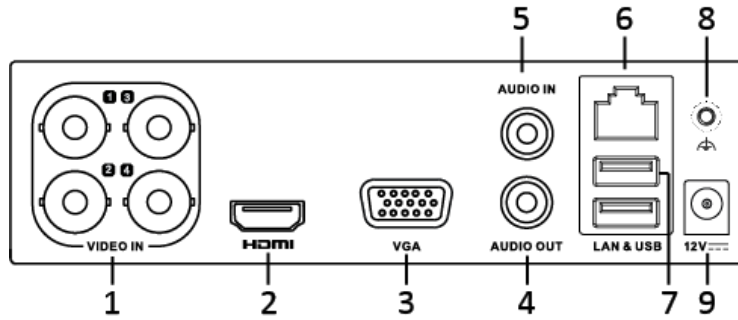

Physical Interface

NOTE

The rear panel of DS-7108/7116HQHI-K1 provides 8/16 video input interfaces.

Index	Description	Index	Description
1	VIDEO IN	6	LAN Network Interface
2	HDMI Interface	7	USB Interfaces
3	VGA Interface	8	GND
4	AUDIO OUT, RCA Connector	9	12 VDC Power Input
5	AUDIO IN, RCA Connector