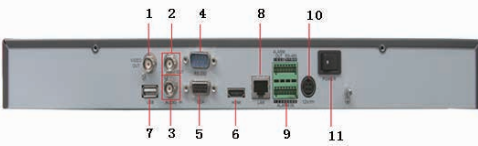

Rear Panel of DS-7616NI-ST

1. Video out
2. Audio out
3. Audio in
4. RS-232
5. VGA interface
6. HDMI interface
7. USB interface
8. LAN
9. RS-485 interface, alarm in, alarm out
10. 12 VDC power supply
11. Switch

DS-7616NI-ST	
Video/Audio input	
IP video input	16-ch
Audio in	1-ch, BNC (2.0 Vp-p, 1kΩ)
Network	
Incoming bandwidth	100Mbps
Outgoing bandwidth	240Mbps
Remote Connection	128
Video/Audio output	
Recording resolution	5MP / 3MP / 1080P / UXGA / 720P / VGA / 4CIF / DCIF / 2CIF / CIF / QCIF
Frame rate	Main stream: 25 fps (P) / 30 fps (N) Sub-stream: 25 fps (P) / 30 fps (N)
CVBS output	1-ch, BNC (1.0 Vp-p, 75 Ω) Resolution: 704 × 576 (PAL); 704 × 480 (NTSC)
HDMI output	1-ch, resolution: 1920 × 1080P /60Hz, 1920 × 1080P / 50Hz, 1600 × 1200 /60Hz, 1280 × 1024 /60Hz, 1280 × 720 /60Hz, 1024 × 768 /60Hz
VGA output	1-ch, resolution: 1920 × 1080P /60Hz, 1600 × 1200 /60Hz, 1280 × 1024 /60Hz, 1280 × 720 /60Hz, 1024 × 768 /60Hz
Audio output	1-ch, BNC (Linear, 600Ω)
Playback resolution	5MP / 3MP / 1080P / UXGA / 720P / VGA / 4CIF / DCIF / 2CIF / CIF / QCIF
Synchronous playback	16-ch
Decoding	
Live view / Playback resolution	5MP /3MP /1080P /UXGA /720P /VGA /4CIF /DCIF /2CIF /CIF /QCIF
Capability	16-ch@720P, 8-ch@1080P
Hard disk	
SATA	2 SATA interfaces
Capacity	Each interface supports up to 4TB capacity for recording
External interface	
Network interface	1 RJ-45 10 / 100 / 1000 Mbps self-adaptive Ethernet interface
Serial interface	RS-232; RS-485;
USB interface	2 × USB 2.0
Alarm in/out	4/2
General	
Power supply	12 VDC
Consumption	≤ 13 W (without hard disk or DVD-R/W)
Working temperature	-10 °C ~ +55 °C (14°F ~ 131°F)
Working humidity	10% ~ 90%
Chassis	19-inch rack-mounted 1U chassis
Dimensions (W x D x H)	445 × 261 × 44.5 mm
Weight	≤ 4 Kg / 8.82 lb (without hard disk)