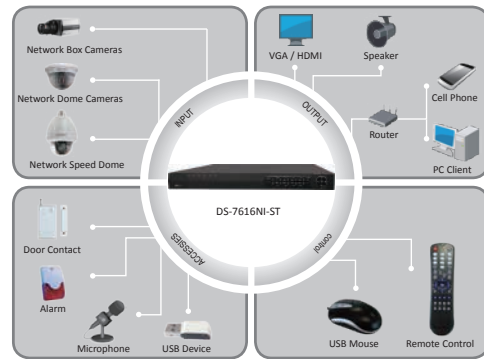

## Embedded NVR

### Key features

- Third-party network cameras supported
- Up to 5 Megapixels resolution recording
- HDMI and VGA output at up to 1920×1080P resolution
- 8/16-ch synchronous playback
- HDD quota and group management

### Rear Panel of DS-7616NI-ST

1. Video out
2. Audio out
3. Audio in
4. RS-232
5. VGA interface
6. HDMI interface
7. USB interface
8. LAN
9. RS-485 interface, alarm in, alarm out
10. 12 VDC power supply
11. Switch