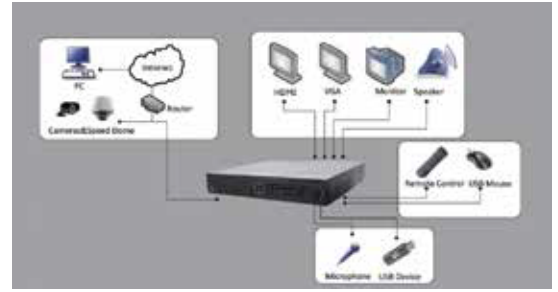

## Embedded Plug&Play NVR

### Key features

- Third-party network cameras supported
- Up to 5MP resolution recording
- HDMI and VGA output at up to 1920×1080P resolution
- Plug & Play with 16 independent PoE network interfaces
- 4 SATA HDD interface up to 4TB each
- HDD quota and group management

### Rear Panel of DS-7716NI-SP/16

1. Video out
2. Audio out
3. Line in
4. RS-232 interface
5. VGA interface
6. HDMI interface
7. eSATA interface
8. LAN interface
9. Termination switch
10. RS-485 interface, Controller port, Alarm in and Alarm out
11. Ground
12. AC 100V ~ 240V
13. Power
14. USB interface
15. 16 network interfaces with PoE function