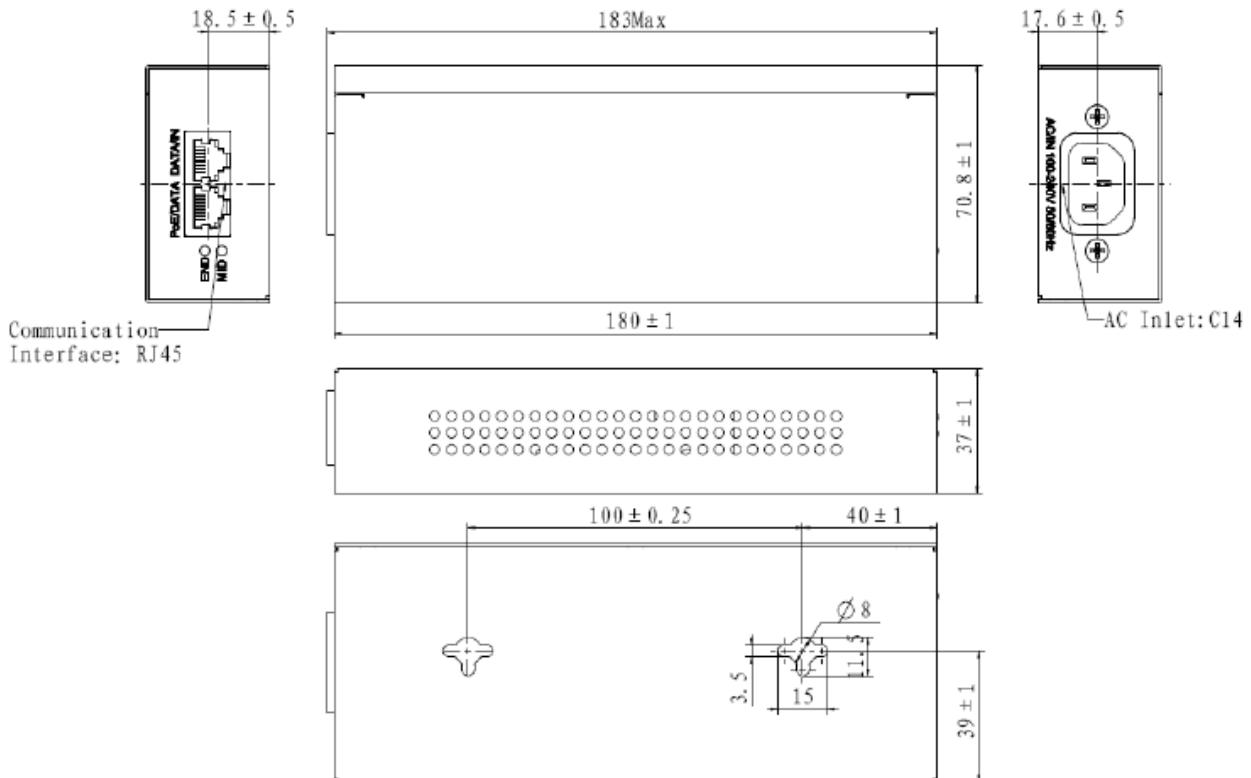

### Description

Hikvision POE midspan is designed to extract power from a conventional twisted pair Category 5 Ethernet cable, conforming to the IEEE 802.3at Power-over-Ethernet (PoE) standard.

The converter signature and control circuit provides the PoE compatibility signature and power classification required by the Power Sourcing Equipment (PSE) before applying up to 30W power to the port.

Model	LAS30-57CN-RJ45
Input Voltage	AC100V~240V
Output Voltage Range	56V (-4%~+2%)
Output Power	30W Max
Pass Through Data Rates	10/100/1000 Mbps
Ports	Two 10/100/1000M adaptive RJ45 ports, one is DATA/IN, another is PoE/DATA
LED Indicator	Power & PoE Status(The module operates normally when MID and END are on)
Base Function	Compliance to IEEE 802.3 at/af Standard
Protection Methods	Output Over Current Protection, Short Circuit Protection
EMC standard	AC port : EN 61000-4-5 criterion B, L-N 2 kV, L,N-PE 4 kV PoE port: 1kV differential mode (criterion B) Eth port: 1kV differential mode (criterion B)

Operating Humidity	5% ~ 90%
Weight	473g
Dimension	185mm*70.8mm*37mm (L*W*H)
Operating Temperature	-20 ~ 60 °C

## Dimensions

Distributed by