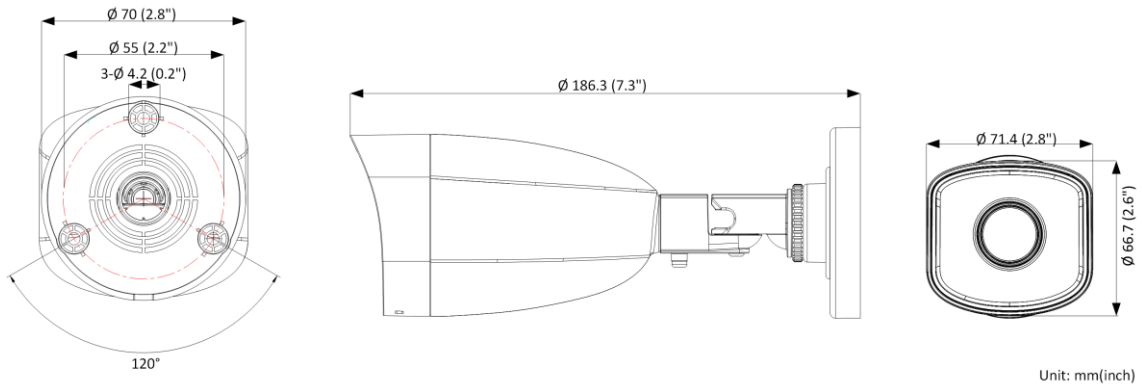

▪ Dimension

▪ Accessory

▪ Optional