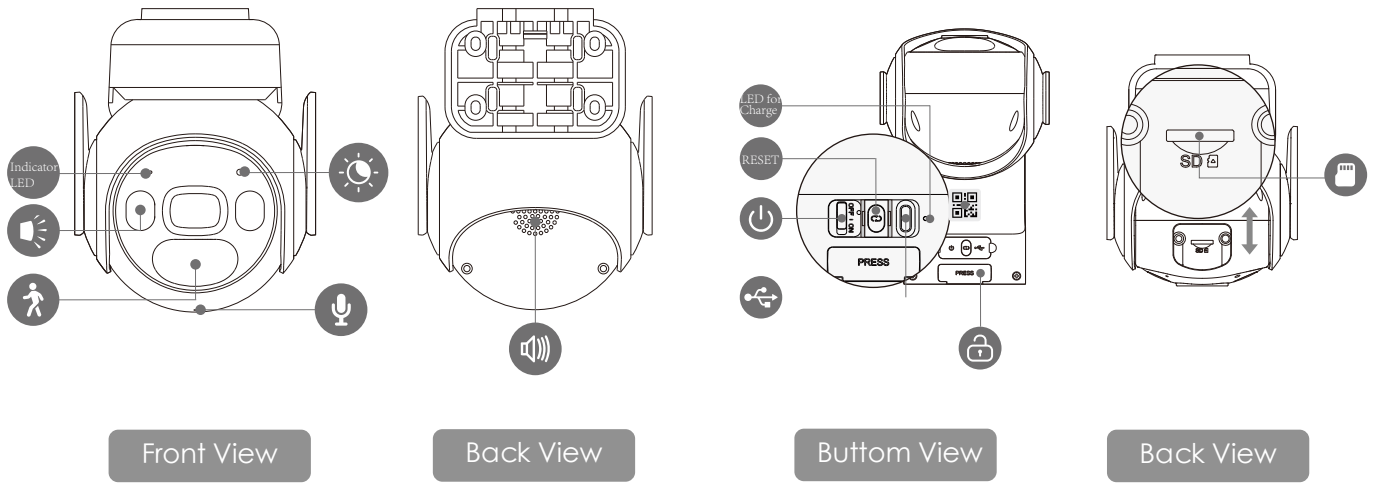

Specifications

Camera

1/2.8" Progressive CMOS
3MP(2304*1296)
Night Vision: 20m(65ft) Distance
3.6mm Fixed Lens
Field of View: 3.6mm: 88° (H), 45° (V), 107° (D)
(330° Pan, 90° Tilt)
15000mAh Rechargeable Battery

Video & Audio

Video Compression : H.265/H.264
Up to 15fps Frame Rate
8x Digital Zoom
Two-way Audio

Notice Management

Motion Detection
Human Detection
Configurable Region
Performance mode

Storage

Local Storage: SD Card (Up to 256GB)
Cloud Storage: Imou Subscription Plan

Network

EU
LTE FDD:
B1/3/5/7/8/20/28
LTE TDD:
B38/40/41
Transmission Data
LTE FDD (Mbps): 10.3(DL)/5.1(UL)
LTE TDD (Mbps): 9.1(DL)/3.1(UL)
Imou App: iOS, Android

LA
LTE FDD:
B2/3/4/5/7/8/28/66
Transmission Data
LTE FDD (Mbps): 10.3(DL)/5.1(UL)

Auxiliary Interface

Built-in Mic & Speaker
Power on / off Button
Reset Button
Micro SD Card Slot (up to 256GB)

General

Material: Plastic
DC 5V 2A Power / Imou Solar Panel Supply
Power Consumption:< 3.5W
Operating Temperature:-20°C~+50°C (-4°F~122°F)
Charging Temperature:-0°C~+45°C (32°F~112°F)
Camera Dimensions: 177*110*142 mm(6.96*4.33*5.59 inch)
Camera Weight: 737.7g(1.63lb)
CE, UKCA

What's in the box

- 1x Camera
- 1x Power Cable(1m)
- 1x Mounting Template
- 4x Screws
- 1x Quick Start Guide
- 1x Mounting Bracket
- 4x Expansion Screw