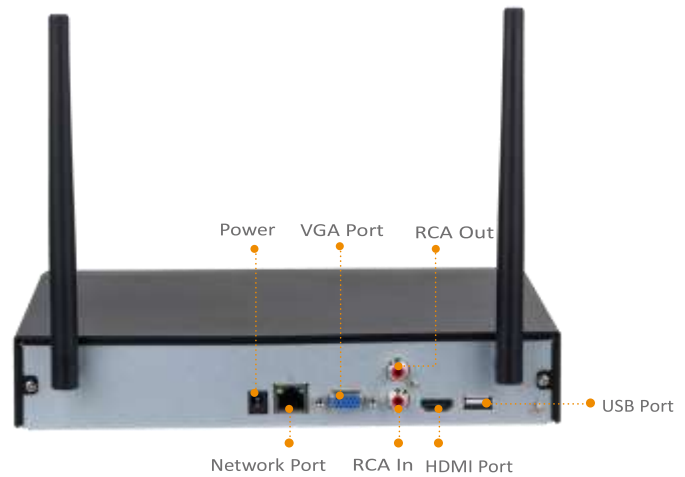

Wireless Recorder

Specifications

Camera

Camera

Image Sensor	1/2.8" 2 Megapixel Progressive CMOS
Resolution	2MP(1920 x 1080)
Night Vision	30m(98ft) Distance
Field of View	108°(H), 56°(V), 128°(D)

Video & Audio

Video Compression	H.265/H.264
Frame Rate	Up to 25/30fps
Mic	Built-in Mic & Speaker, 110dB Siren
Light	Built-in Spotlight

Network

Ethernet	1 x 100Mbps Ethernet Port
Wi-Fi	IEEE802.11b/g/n, 100m Open Field, External Dual Antennas, 2 x 2 MIMO

Auxiliary Interface

Micro SD Card	Support, up to 256 GB
Reset	Reset Button

General

Power Supply	DC 12V1A
Power Consumption	< 5.32W
Dimensions	147.7mm x 74.2mm x 74.2mm

NVR

Video & Audio

Input	4 channel access
Video Compression	H.265/H.264
Decoding Capacity	4ch@1080P 25fps
Record Rate	40Mbps for wired, 16Mbps for Wi-Fi
Display	VGA, HDMI (Up to 1080P Resolution)

Functions

OSD	Camera title, Time, Camera lock, Motion, detection, Recording
Record Mode	Manual Alarm Motion detection Schedule
Detection	Motion Video Detection
Sync Playback	All channel
Backup Mode	USB Device/Network

Network

Ethernet	1 RJ-45 port (10/100Mbps)
Wi-Fi	IEEE802.11b/g/n(2.4GHz)

Auxiliary Interface

SATA	1 SATA2.0 Port, up to 8TB
USB	2 ports (2 USB2.0)

General

Power Supply	DC 12V 1.5A
Power Consumption	≤ 10W (without HDD)
Dimensions	260mm x 248mm x 48mm

What's in the box

- 4 x Cameras

- 1 x Wi-Fi NVR (Build-in 1TB HDD)

- 1 x Quick Start Guide