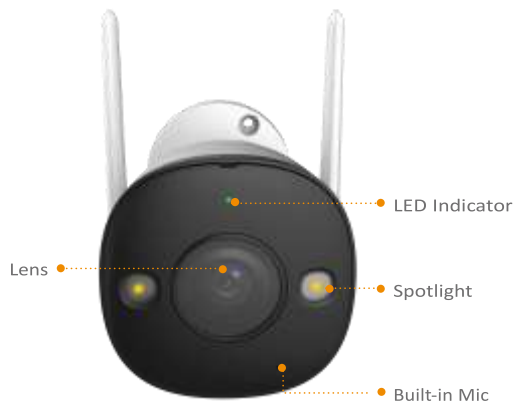

Wireless Security System

8 Channel Wi-Fi NVR With 4 Bullet 2 Cameras

1080P FHD Video

See more than 720P

H.265 Codec

Save more high-quality video in less space

IP67 Protection

Suitable for outdoor use, no problem in any weather

Two-way Talk

Communicate with family and pets easily

Active Deterrence

Scare away unwelcome visitors with built-in spotlight and 110dB security siren

Dual Antenna Wi-Fi Connection

IEEE802.11b/g/n(2.4GHz), transmission 100m/328ft (open field)

Automatic Pairing

Automatic Pairing within 120 seconds after booting

Alarm Notication

Sends instant motion-activated alerts to your mobile phone

Cloud Service

Live video, playback, storage and more

Record every second

Using a hard disk drive, recorder could uninterrupted record for a long time, and now easily store for more than a month by using the smart H.265 codec. You can play back the details of every time.

Wireless Security System is featured with wireless transmission and automatic pairing technology to save you the trouble of wiring and complicated operation. With the built-in 1TB HDD, you don't need an additional purchase and installation. Simply enjoy the 7x24h 1080P FHD surveillance!