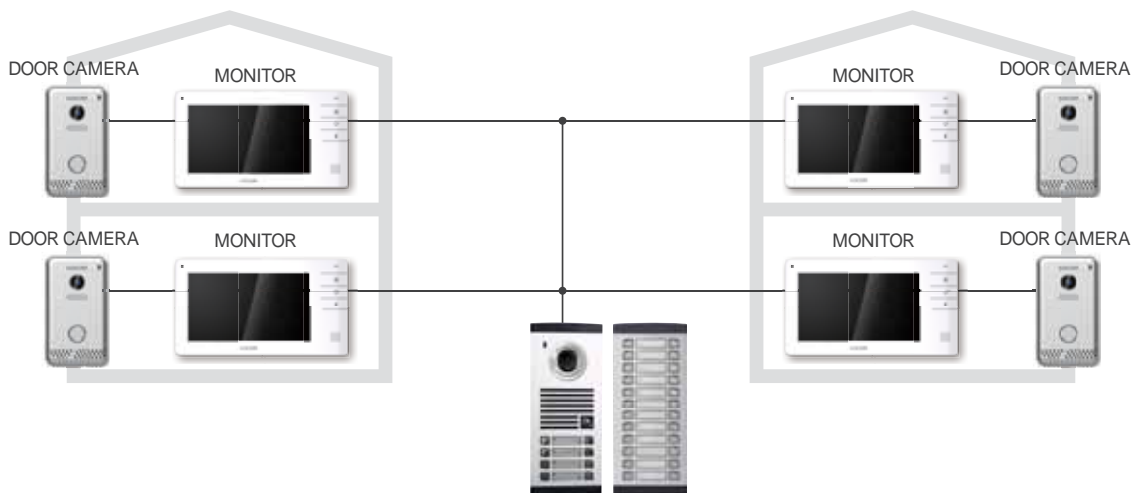

## FUNTION

- 7" Color digital LCD monitor
- Easy to operate using OSD menu and icon button
- Communication between Door camera and multipanel
- Connection up to 2 Door Cameras and 3 Monitors

## CONNECTABLE PRODUCT

DOOR CAMERA  
**KC-S81M**

MULTI PANEL  
**KVL-30Xi**

LOBBYPHONE KLP-420 is not connectable with KCV-S701EB

## SPECIFICATIONS

|                       |   |
|-----------------------|---|
| Model No.             | <b>KCV-S701EB</b>                       |
| Power Source          | DC 12V-1A Adaptor                       |
| Power Consumption     | 1.2W(±20%)(Stand by), 8W(±20%)(In load) |
| Operating Temperature | 0°C ~ +40°C                             |
| LCD                   | 7" Digital LCD                          |
| Communication         | Handfree type                           |
| Wiring                | Door camera : Polarized 4 wire          |
|                       | Ex_Monitor : Polarized 4 wire           |
|                       | Door opener : Non-polarized 2 wire      |
| Mount Type            | Surface mount                           |
| Dimesion              | 220(W) x 123(H) x 19(D) mm              |

**WIRING DIAGRAM**

■ **FOR SINGLE-HOUSEHOLD**

※ Expandable up to 3 Monitors and 2 Door Cameras

■ **FOR MULTIPLE-HOUSEHOLD**

※ Compatible with KVL series and available up to 32 households

**PRODUCT DIMENSION**