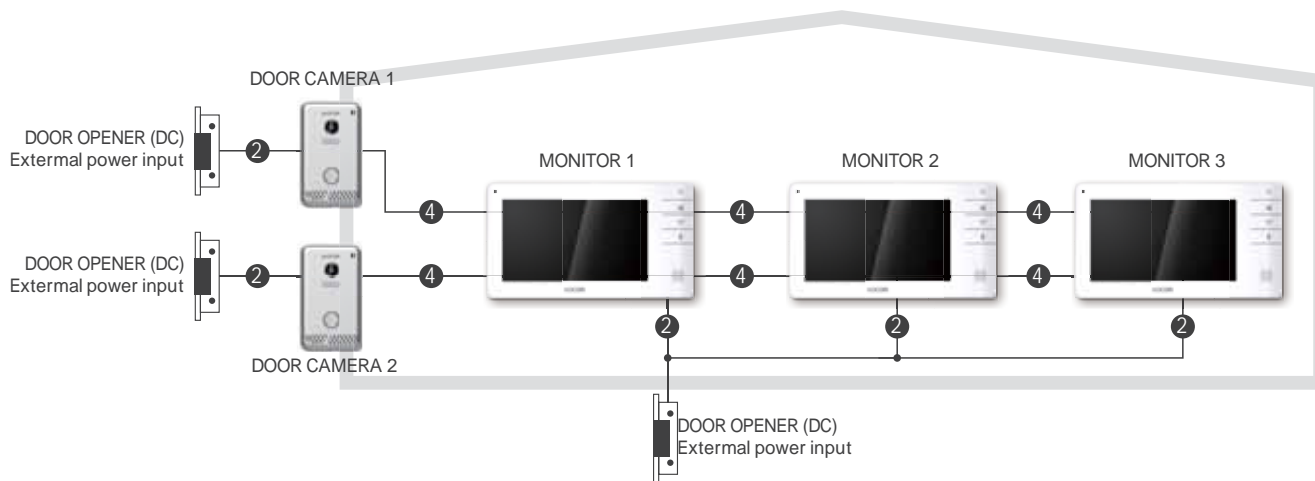

WIRING DIAGRAM

■ **FOR SINGLE-HOUSEHOLD**