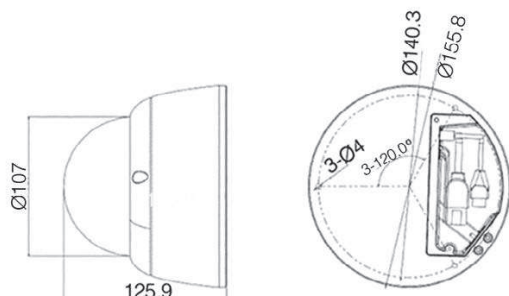

Dimensions

Units: mm

Specifications

Model	IPC2231-HN -SIR40
Camera	
Image Sensor	1/3" progressive scan CMOS
Pixels	2.0 Megapixel
Min. Illumination	Color: 0.03lux @ (F1.4, AGC ON) B/W: 0lux with IR
Shutter Speed	1 ~ 1/30,000s
Day / Night	Auto (ICR) / Color / B/W
Wide Dynamic Range	Digital WDR
S/N Ratio	>52dB
White Balance	Auto / Manual
Gain Control	Auto / Manual
Backlight Compensation	Off / BLC / WDR / HLC
Lens	
Mount Type	Ø14
Automatic Iris	DC drive
Focal Length	-Z3009: 2.8~12mm @ F1.4 motorized varifocal lens
Focus Control	Manual / Semi-Automatic / Auto
Angle of View	-Z3009: 108° ~ 35°
Adjustment Range	Pan: 0° ~ 355° / Tilt: 0° ~ 75° / Rotation: 0° ~ 355°
Infrared	
IR Distance	20 ~ 40m
IR Intensity	Smart IR
Video	
Compression	H.265 / H.264 / MJPEG
Image Resolution	Main stream: 1080p Secondary stream: D1
Frame Rate	Main stream: 1080p@30fps Secondary stream: D1@30fps
Bitrate	32kbps ~ 16Mbps
Bitrate Control	VBR / CBR
Multi-stream	Supported
Caption	Date and time / Alarm / Customized
Privacy Masking	Up to 4 zones
Motion Detection	Up to 4 zones
Video Freeze	Supported
ROI	Supported
Digital Noise Reduction	3D noise reduction
Digital Defog	Supported
Image Flip	Flip / Mirror / Rotation at 90°, 180°, 270°
Audio	
Compression	G.711a / G.711u / ADPCM / G.722 / AAC-LC / G.722.1c / G.726
Bitrate	32kbps ~ 64kbps
Audio Function	Bi-directional audio / AEC / Mixed audio recording / Dumb / Mute
Network	
Network Protocols	TCP/IP, UDP, HTTP, DHCP, DNS/DDNS, RTP/RTCP, RTSP, PPPoE, FTP, VSIP, UPnP, 802.1x, NAT, QoS, SMTP, IPv4, IPv6 (optional)
User Interface	IPC Control (IE, Firefox, Chrome)
Max. User Access	Max. 10 Users (includes 2 internal)
Application Programming	ONVIF (Profile S, Profile G), GB/T 28181-2011, API, CGI
Automatic Network Replenishment (ANR)	Supported
Alarm	
Alarm Triggers	Alarm input / Network disconnect / Disk full / Disk error
Intelligent	Motion detection / Tampering / Guard line / Defocus / Scene change / Enter guard area / Exit guard area / Object left / Object removal / Gathering / Audio surge
Alarm Events	Alarm report / Recording / Text overlay / Snapshot / External output / Email notice / Acoustic alarm
Interfaces	
Ethernet	10/100M, RJ45 interface
Audio In / Out	2 x Line in / 1 x Line out
Control	1 x RS485
Alarm In / Out	1 x Input / 1 x Output
Video Out	1 x BNC, 1.0V [p-p] / 75Ω
Memory Slot	TF card slot, supports up to 128GB
Power Output	1 x DC12V / 0.1A Output
Environmental	
Operating Temperature	-40°C ~ 70°C / -40°F ~ 158°F
Operating Humidity	10% ~ 95%
Protection Level	IK10+ @50J, IP67
Electrical	
Power	AC24V±10% / DC12V ± 10% / PoE (IEEE802.3af)
Power Consumption	Max. 11W
Mechanical	
Weight	1kg / 2.2lb (Gross Weight)
Dimensions	Ø155.8 x 125.9mm / Ø6.14" x 4.96"