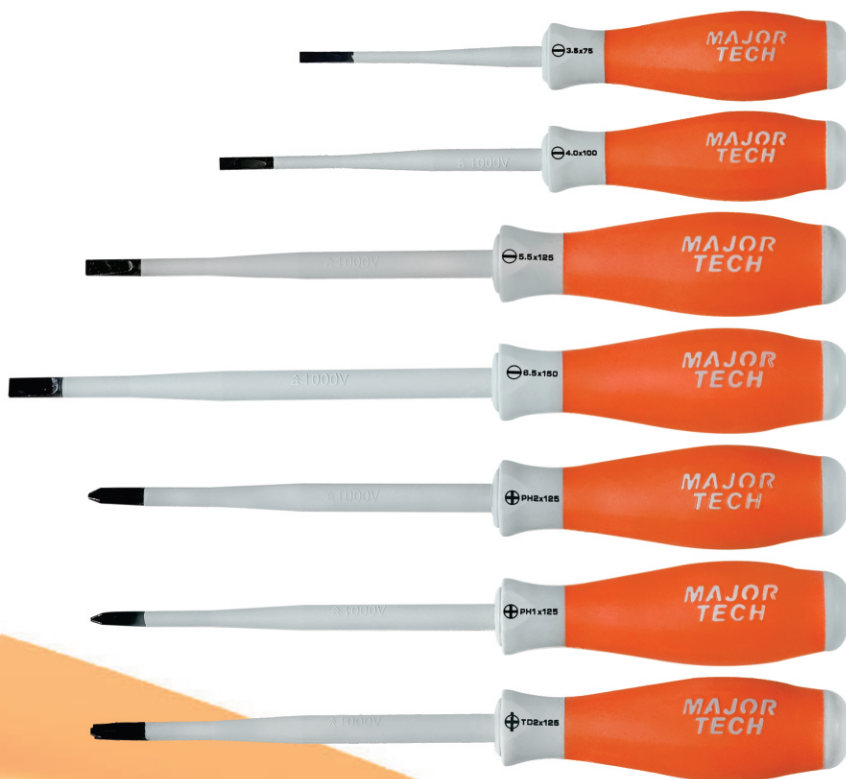

KTK0407 Range Insulated Screwdrivers

Experience excellence with the 1000V AC / 1500V DC Insulated Slimline Screwdrivers designed for utmost precision and safety. The soft Comfi-Grip handles offer maximum comfort and exceptional torque, making them an ideal choice for professional use. The fully insulated heavy-duty design, featuring IEC approved slimline insulation, ensures improved terminal access and protection from electrical shock up to 1000V AC / 1500V DC. The KTK0407 range includes a 7-piece screwdriver set and individual screwdrivers which includes Phillips, Slotted, and Terminal heads in various sizes (3.5 x 75mm, 4.0 x 100mm, 5.5 x 125mm, 6.5 x 150mm, PH1 x 125mm, PH2 x 125mm, TD2 x 125mm).

Notably, the TD2 driver is specifically crafted for circuit breakers. Size markings on top of the screwdrivers simplify selection, and magnetic tips enhance efficiency. Elevate your toolkit with the KTK0407 range of Screwdrivers, where precision meets safety.

Features

- Individually tested to 10,000V
- Suitable for live line working up to 1000V AC & 1500V DC
- Slimline insulated sheaths similar diameter as the blades, enabling access to deep seated screws found in terminals and switchboards
- Ergonomic designed soft Comfi-Grip is a smooth and seamless handle for maximum comfort and grip even in harsh conditions
- Chrome-molybdenum-vanadium steel blades
- Blades are hardened, tempered and chemically blackened with a precision-machined tip
- Size markings on the grip and top of the grip ensure an easy selection
- TD2 is a combined PH2 and flat screwdriver ideal for use with modern circuit breakers

Magnetic Tip

Slimline Design for Tight Spaces

Chrome Vanadium Insulated Protective Sleeve

Soft Comfi-Grip

Size Markings for Easy Selection

KTK0407 Range | **1500V DC Slimline Screwdrivers**

Contact Us
South Africa