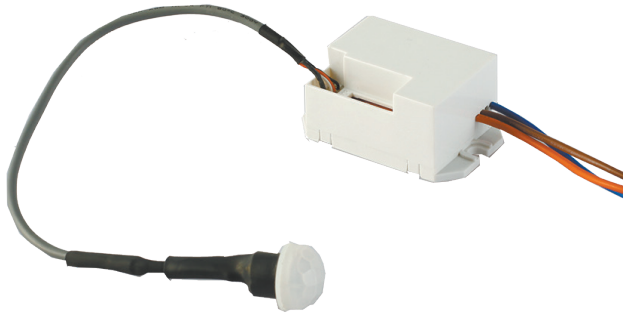

## PIR Sensors

Part No: **PIR31**

Part No: **PIR34**

Part No: **PIR36**

Part No: **PIR43**

PART NO.	DETECTION TYPE	DETECTION ANGLE	NO. PIR DETECTORS	DETECTION RANGE	TIME DELAY	RATED LOAD INCANDESCENT	RATED LOAD ENERGY SAVE	INSTALLATION HEIGHT	WORKING VOLTAGE	LAMP SIZE (MM)	HOLE CUT OUT SIZE	PROTEC. GRADE	HOUSING COLOUR
PIR31	PIR	360°	1 Detector	6m	5s, 30s, 1min, 3min, 5min, 8min	800W	200W	0.6m to 1.5m	AC220-240V			IP20	White
PIR32	PIR	360°	1 Detector	6m	10 sec to 7 min	1200W	300W	2.2m to 4m	AC220-240V	75mm x 75mm	61mm	IP20	White
PIR33	PIR	360°	1 Detector	6m	10 sec to 7 min	1200W	300W	2.2m to 4m	AC220-240V	75mm x 75mm	61mm	IP20	Silver
PIR34	PIR	180°	1 Detector	12m	10 sec to 7 min	1200W	1200W	1.8m to 2.5m	AC220-240V			IP44	White
PIR36	PIR	360°	1 Detector	6m	10 sec to 7 min	1200W	300W	2.2m to 4m	AC220-240V			IP20	White
PIR41	PIR	360°	3 Detector	3m to 12m	10 sec to 7 min	1200W	300W	2.2m to 4m	AC220-240V			IP20	White
PIR43	PIR	60°	1 Detector	8m	Alarm, Off, Chime	#	#	0.6m to 1.5m	9V DC			IP20	White
PIR44	PIR	180°	1 Detector	12m	10 sec to 7 min	1200W	300W	1.8m to 2.5m	AC220-240V			IP65	White
PIR45	PIR	360°	2 Detector	4m x 20m	10 sec to 30 min	2000W	1000W	0.4m to 10m	AC220-240V			IP20	White
PIR46	PIR	360°	3 Detector	20m	10 sec to 30 min	2000W	1000W	2.2m to 6m	AC220-240V			IP20	White

## PIR Sensors

These PIR sensors adopt sensitivity detectors and integrated circuits. It gathers automatism, conveniently and safely saving energy with practical functions. Is designed to automatically turn lights on when motion and body heat is detected. These sensors utilize the infrared energy from humans as a control-signal source and can start the load at once when one enters the detection field. These PIR sensors can identify between day and night and are easy to install and a wide variety of uses.

### Features :

- Identify day and night automatically
- Time-delay adjustment
- Can adjust ambient light according to your requirements
- Time-delay is added continually
- Ceiling mounted