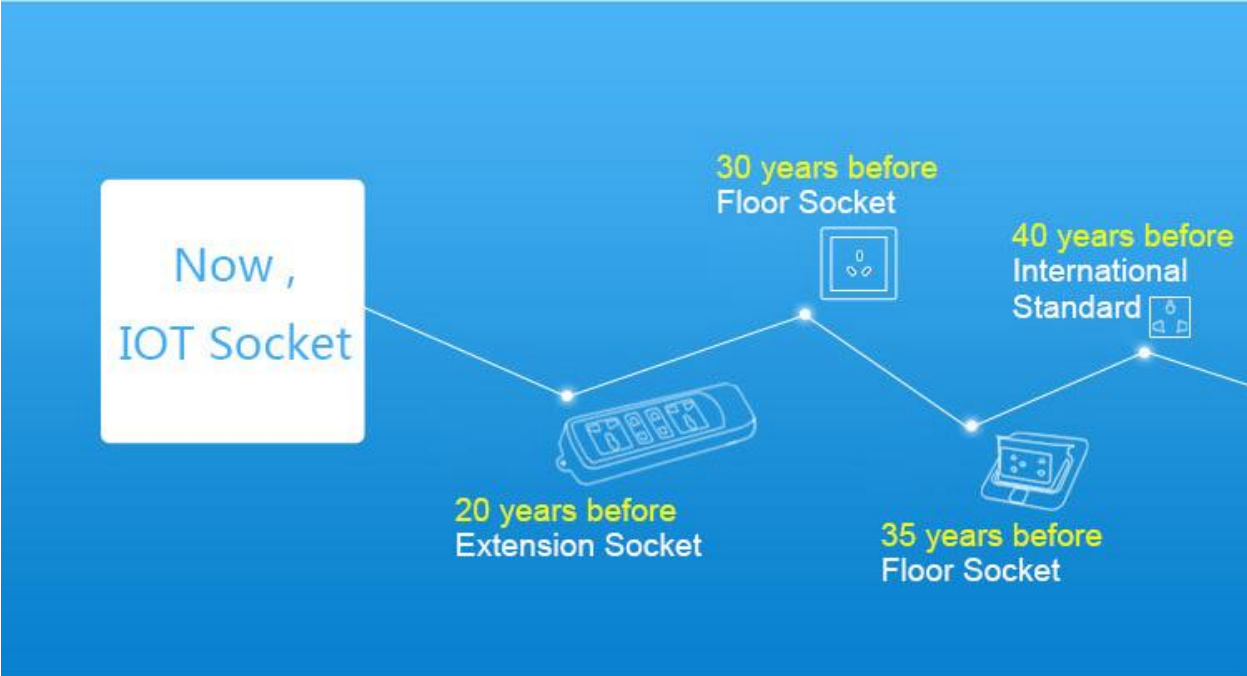

## Start a Care-free Life

Plug and solve all the troubles traditional sockets bring!  
Turn your home appliances into smart ones  
Remote control on APP, enjoy a high quality life

# One Tap ON/OFF Energy Saving

Remote turn on water fountain,  
have a cup of hot water when  
arrive home!

Forget to turn off water heater?  
One tap off on phone, so easy!

Forget to turn off desk lamp?  
Never mind, take out phone,  
one tap off!

Too cold to get up to turn off lights?  
Go to WeChat subscription account,  
tap them off.

# Remote control