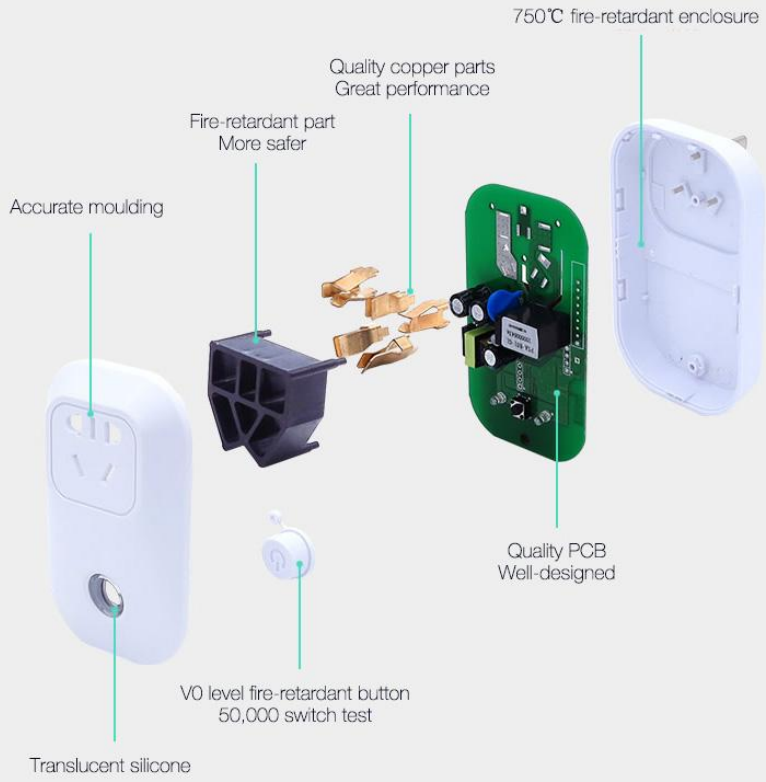

Product
Details