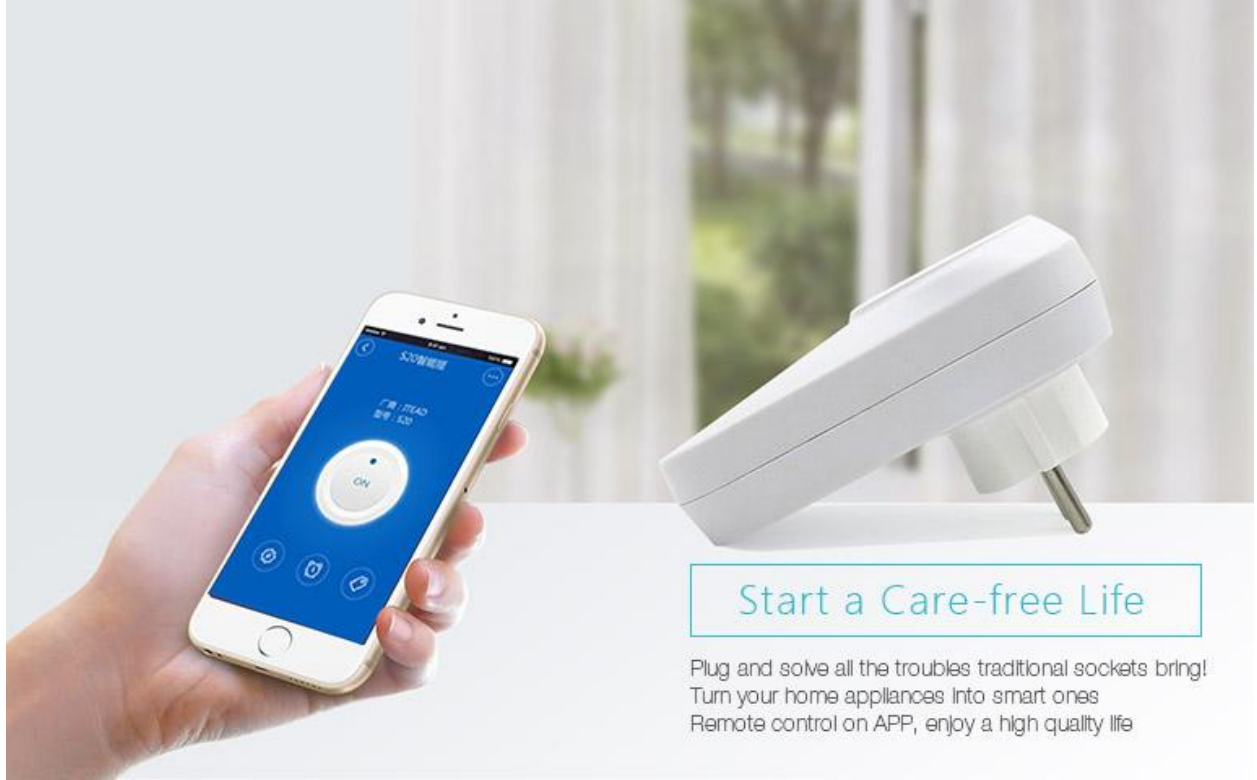

- **Remote ON/OFF**—Turn electrical devices on/off from anywhere
- **App Support** —Free iOS and Android mobile App eWeLink
- **Sync Status**—Real-time device status provided to App
- **Timing**—Set scheduled/countdown timers to turn on/off at specified time
- **Share Control**— Control your smart home together with your family
- **Scene**—Turn on/off a gang of devices with one tap
- **Smart Scene**—Trigger on/off by temperature, humidity or other environmental conditions
- **Network Support** —Control electrical devices over Wi-Fi or 2/3/4G mobile network
- **Voice Control** —Works perfectly with Amazon Alexa, Google Home

## S20 WiFi Smart Socket

— WiFi Remote Control —

Scheduled Timing

Synchronous State

WeChat Control

Energy Saving

EU

US

## Start a Care-free Life

Plug and solve all the troubles traditional sockets bring!  
Turn your home appliances into smart ones  
Remote control on APP, enjoy a high quality life