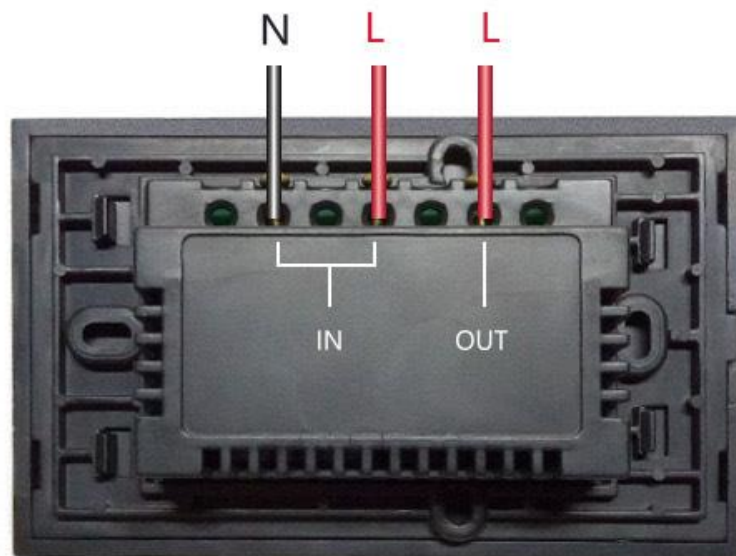

Alexa, schalte Gerätename aus

For detailed tutorial, please click [here](#).

APP Functions:

- Remote ON/OFF
- Single/repeat/countdown timing
- Share control
- Group/scene management
- Works with Alexa
- Works with Nest

Specification:

- Standard: EU/US
- Input Voltage:90~250V AC
- Max. Current:2A
- Rated power:400W
- Color: White

Wiring Diagram

EU

US

Smart Home Product List

Product Name	Feature	Input Voltage	Max Current	Max Power	Wireless Frequency	Datasheet
Sonoff	Wireless control switch	90~250V AC	10A	2200W	2.4Ghz	Click
Sonoff RF	433 RF remote control smart switch	90~250V AC	10A	2200W	2.4Ghz, 433MHz	Click
Sonoff SV	Low voltage Input	5~24V DC	290mA	240W	2.4Ghz	Click
Sonoff TH10/TH16	Monitor and set temp.&hum.	90~250V AC	10A/16A	2200W(10A)/3500W(16A)	2.4Ghz	Click
Sonoff Dual	Remote control 2 devices	90~250V AC	16A	3500W	2.4Ghz	Click
Sonoff Pow	Report power &power usage	90~250V AC	16A	3500W	2.4Ghz	Click
Sonoff G1	GPRS/GSM smart switch	90~250V AC	16A	3500W	2.4Ghz	Click
Sonoff 4CH	4 Gang WiFi wireless switch	90~250V AC	10A	2200W	2.4Ghz	Click
Sonoff 4CH Pro	4 Gang WiFi & RF 3 working mode switch	90~250V AC/ 5~24V DC	10A/Gang	2200W/Gang	2.4Ghz, 433MHz	Click
Sonoff LED	App control dimming LED	180~265V AC	0.6A	42W	2.4Ghz	NO
BN-SZ01	App control ceiling LED	180~264V AC	0.1A	18W	2.4Ghz	NO
Sonoff Touch	WiFi wall touch switch	90~250V AC	2A	400W	2.4Ghz	NO
Sonoff T1	WiFi RF wall touch switch	90~250V AC	2A/gang	600W/gang	2.4Ghz, 433MHz RF	NO
Slampher	Wireless control light holder	90~260V AC	2A	200W	2.4Ghz, 433MHz	Click