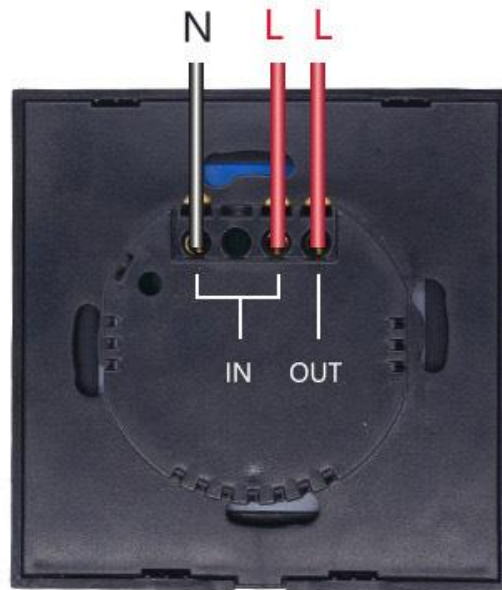

Alexa, schalte Gerätename aus

For detailed tutorial, please click [here](#).

APP Functions:

- Remote ON/OFF
- Single/repeat/countdown timing
- Share control
- Group/scene management
- Works with Alexa
- Works with Nest

Specification:

- Standard: EU/US
- Input Voltage:90~250V AC
- Max. Current:2A
- Rated power:400W
- Color: White

Wiring Diagram

EU

US

Smart Home Product List

Product Name	Feature	Input Voltage	Max Current	Max Power	Wireless Frequency	Datasheet
Sonoff	Wireless control switch	90~250V AC	10A	2200W	2.4Ghz	Click
Sonoff RF	433 RF remote control smart switch	90~250V AC	10A	2200W	2.4Ghz, 433MHz	Click
Sonoff SV	Low voltage Input	5~24V DC	290mA	240W	2.4Ghz	Click
Sonoff TH10/TH16	Monitor and set temp.&hum.	90~250V AC	10A/16A	2200W(10A)/3500W(16A)	2.4Ghz	Click
Sonoff Dual	Remote control 2 devices	90~250V AC	16A	3500W	2.4Ghz	Click
Sonoff Pow	Report power &power usage	90~250V AC	16A	3500W	2.4Ghz	Click
Sonoff G1	GPRS/GSM smart switch	90~250V AC	16A	3500W	2.4Ghz	Click
Sonoff 4CH	4 Gang WiFi wireless switch	90~250V AC	10A	2200W	2.4Ghz	Click
Sonoff 4CH Pro	4 Gang WiFi & RF 3 working mode switch	90~250V AC/ 5~24V DC	10A/Gang	2200W/Gang	2.4Ghz, 433MHz	Click
Sonoff LED	App control dimming LED	180~265V AC	0.6A	42W	2.4Ghz	NO
BN-SZ01	App control ceiling LED	180~264V AC	0.1A	18W	2.4Ghz	NO
Sonoff Touch	WiFi wall touch switch	90~250V AC	2A	400W	2.4Ghz	NO
Sonoff T1	WiFi RF wall touch switch	90~250V AC	2A/gang	600W/gang	2.4Ghz, 433MHz RF	NO
Slampher	Wireless control light holder	90~260V AC	2A	200W	2.4Ghz, 433MHz	Click

Product Name	Feature	Input Voltage	Max Current	Max Power	Wireless Frequency	Datasheet
Sonoff B1	Dimmable White&Color Bulb	90~250V AC	2A	6W	2.4Ghz	NO
S20 Smart Socket	Smart socket	90~250V AC	10A	2000W	2.4Ghz	Click
iFan	Smart fan	185~264V AC	1A	60W	2.4Ghz	NO
1 Chnl Inching/self-locking Switch	Access control	5V/12V DC	10A	50/120W	2.4Ghz	NO
Sonoff SC	Monitor indoor environment	usb 5V	80mA	0.4W	2.4Ghz	Click