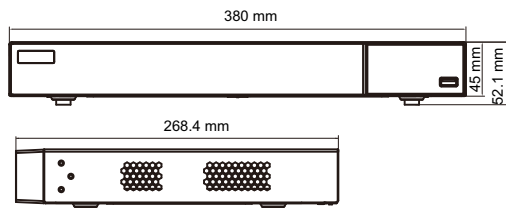

## Introduction

TD-3200H2-C series are 8 / 16 CH 5MP / 4MP / 3MP / 1080P / 960P / 720P high definition NVRs, which adopt the most advanced SOC technique to ensure high definition recording in each channel and realize outstanding robustness of the system. TD-3200H2-C support 8 / 16 CH IP input, simultaneous 8 / 16 CH playback, and HDMI high definition display. The series of product can meet different security requirements of home, financial, commerce, enterprise, transportation and government, etc.

## Dimensions