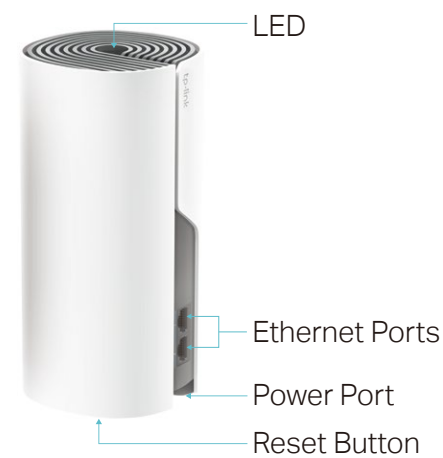

- Router Mode – Create an instant private wireless network
- Access Point Mode – Create Wi-Fi access for any existing wired network

Work with All Deco Models

Form a Mesh network with your desired Deco models

All Deco models can work together. Just expand Mesh Wi-Fi coverage anytime by adding more Decos

Specifications

Hardware

- Ports: 2 10/100Mbps WAN/LAN Ports, 1 Power Port
- Buttons: 1 Reset button on the underside
- Antenna Type: 2 internal dual-band antennas per Deco unit
- Dimensions: 7.5 × 3.6 × 3.6 in. (190.5 × 90.7 × 90.7 mm)
- Power Adapter Input: 100-240V~ 50/60Hz 0.3A
- Power Adapter Output: 12V = 1A