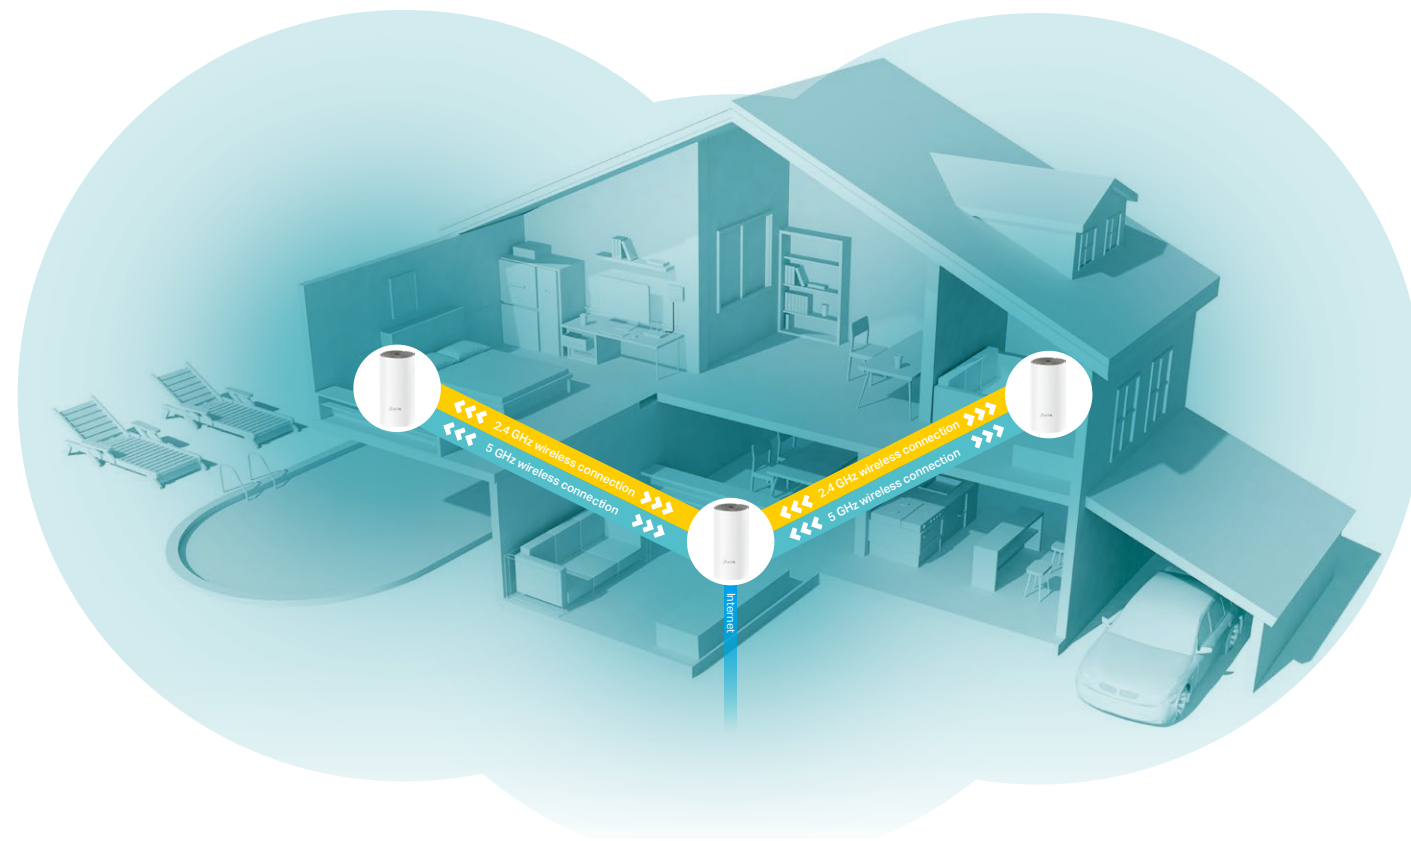

deco™

Whole Home Mesh Wi-Fi System
Seamless Roaming | Parental Controls | Easy Setup

AC1200 Whole Home Mesh Wi-Fi System

Deco E4

 tp-link

Highlights

Fast. Stable. Everywhere.

Deco is the simplest way to guarantee a strong Wi-Fi signal in every corner of your home. Enjoy fast, stable connections for an army of devices in a whole-home coverage. Setup is made easier with the Deco app there to walk you through every step.

Wi-Fi Dead-Zone Killer

Eliminate weak signal areas with whole home Wi-Fi. No more searching around for a stable connection.

No More Buffering

3x faster AC1200 dual band Wi-Fi ensures a smooth gaming and 4K streaming experience with 11ac Wave 2 MU-MIMO technology and provides lag-free connections for up to 100 devices.

TP-Link Mesh Technology

Deco units work together to form one unified Wi-Fi network with a single SSID. Walk through your home and stay connected with the fastest possible speeds thanks to Deco's seamless coverage and Plug-and-Play Mesh Technology.

Parental Controls

Limit online time and block inappropriate content according to unique profiles created for each family member.

Features

Assisted Setup

Easily set up Decos and find the ideal spot to place each unit