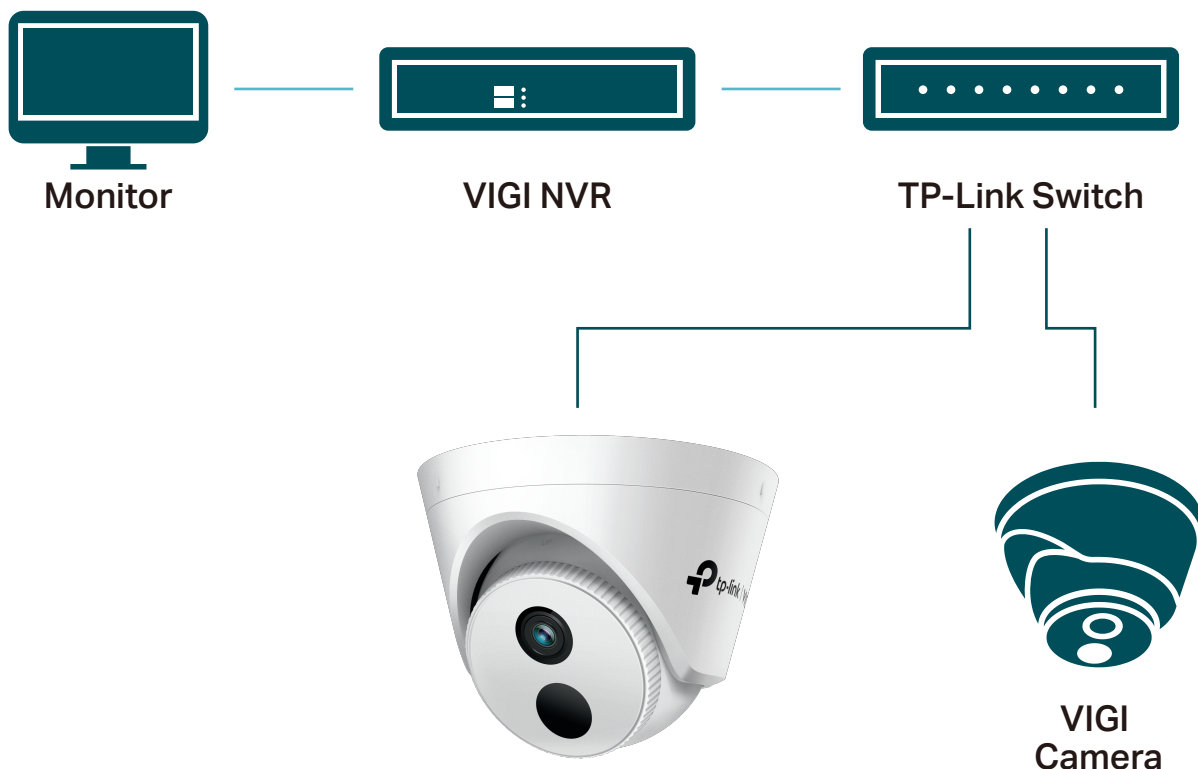

IR Turret Network Camera

MODEL: VIGI C420I (2.8/4mm), VIGI C430I (2.8/4mm),
VIGI C440I (2.8/4mm)

H.265+

2/3/4MP

Human & Vehicle
Classification

Smart Detection

SmartVid

Remote Monitoring

Line-Crossing

Camera Tampering

Abandoned Object

// SmartVid

Smart IR

Keeps objects from being under-rendered when far away or overexposed when close to camera at night.

Wide Dynamic Range

Adjusts for lighting contrast to minimize shadowing effects and renders images true to life.

3D DNR

Removes abnormal pixelation to provide clearer video and eliminate distortion.

// VIGI Surveillance Solution

The VIGI professional surveillance system by TP-Link is dedicated to protecting the business that you've worked hard to build—whenever, wherever.

Outstanding functions, reliable quality guarantees, and simplified installation work together to ensure your business stays safe and sound.

// Flexible Installation

Easily route your camera's cable into a dropped ceiling or avoid drilling by slotting it through the camera's side outlet.