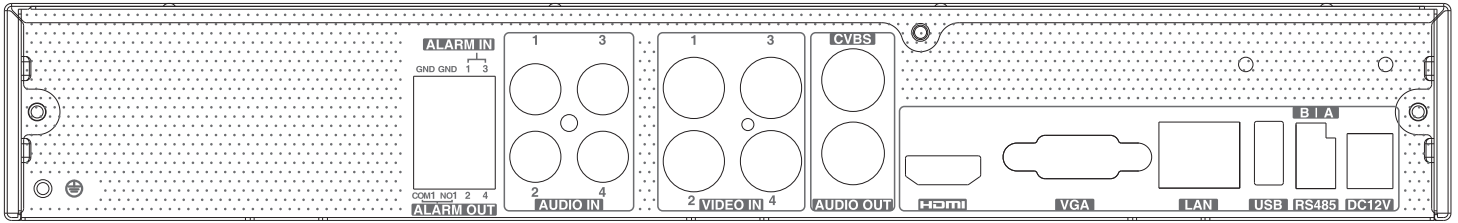

Rear Panels

TD-2704TS-HC