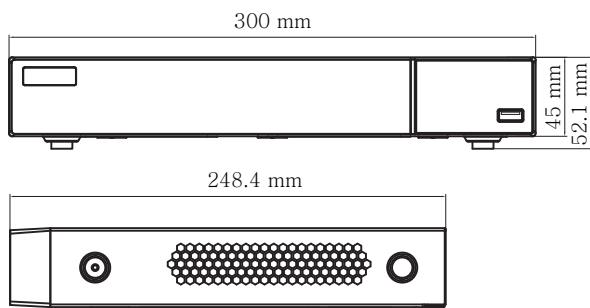

Dimensions

Specification

Model		TD-2704TS-HC	TD-2708TS-HC
System	Compression	Standard H.265 High Profile	
	OS	Embedded Linux	
Video	Input	BNC × 4	BNC × 8
	Resolution	TVI / AHD: 5MP / 4MP / 3MP / 1080P / 720P / WD1 CVI: 4MP / 3MP / 1080P / 720P / WD1	
	IP Input	2CH (Up to 6CH)	4CH (Up to 12CH)
	Output	HDMI × 1 : 1920 × 1080 / 1280 × 1024 / 1024 × 768 VGA × 1 : 1920 × 1080 / 1280 × 1024 / 1024 × 768 BNC × 1 : CVBS (used as the main or spot output)	
Audio	Input	RCA × 4	RCA × 8
	Output	RCA × 1	
	Two-way audio	Take up channel one audio input	
Record	Resolution	5MP Lite / 4MP Lite / 1080P / 1080P Lite / 720P/WD1	
	Frame Rate	5MP Lite@10fps, 4MP Lite/1080P@12fps(PAL) / 15fps (NTSC), 1080P Lite/720P/WD1@25fps (PAL) / 30fps (NTSC)	
	Bit Rate	32Kbps ~ 4Mbps	
	Mode	Manual, timer, motion	
IP Input	Resolution	Up to 5MP@25fps	Up to 5MP@30fps
Play back	Playback	4 CH	8 CH
	Search	Time slice / time / event / tag search	
	Smart Search	Highlight colors to display the camera record in a certain period of time, different colors refer to different record events	
	Function	Play, pause, FF, FB, digital zoom, etc.	
Alarm	Mode	Manual, motion, exception	
	Input	4 CH	8 CH
	Output	1 CH	2 CH
	Triggering	Record, snap, preset, e-mail, etc.	
Network	Interface	RJ45 100Mbps × 1	
	Protocol	TCP / IP, PPPoE, DHCP, DNS, DDNS, UPnP, NTP, SMTP	
	Bandwidth	36/40Mbps(access/transfer)	60/60Mbps(access/transfer)
Mobile Device	OS	iOS, Andriod	
Storage	HDD	SATA × 1, up to 8TB	SATA × 1, up to 8TB E-SATA × 1
Backup	Local Backup	U disk, USB removable HDD	
	Network Backup	Yes	
Port	RS485	RS485 × 1, connect to PTZ or keyboard	
	USB	USB 2.0 × 2	
	Remote Controller	Optional	
Others	Power Supply	DC12V / 2A	
	Consumption	≤ 10W (without HDD)	≤ 12W (without HDD)
	Dimensions	300 × 248 × 52mm (W × D × H)	
	Work Environment	-10 ~ 50 °C , 10% ~ 90% humidity