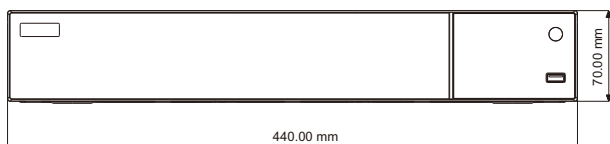

## Introduction

TD-2700TC-HC series are 16/32 CH 5MP Lite high definition DVRs with ability to connect analog and IP cameras simultaneously, which adopt the standard H.265 high profile compression format and the most advanced SOC technique to ensure real time recording in each channel and realize outstanding robustness of the system. TD-2700TC-HC support 16/32 CH video input, 16/16 CH audio input, simultaneous 16/16 CH playback. The series of product can meet different security requirements of home, financial, commerce, enterprise, transportation and government, etc.

## Dimensions