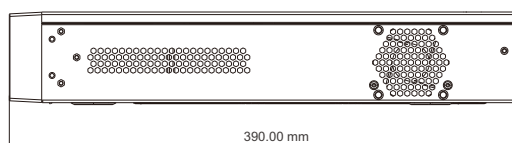

## Introduction

TD-2700TC-HC series are 16/32 CH 5MP Lite high definition DVRs with ability to connect analog and IP cameras simultaneously, which adopt the standard H.265 high profile compression format and the most advanced SOC technique to ensure real time recording in each channel and realize outstanding robustness of the system. TD-2700TC-HC support 16/32 CH video input, 16/16 CH audio input, simultaneous 16/16 CH playback. The series of product can meet different security requirements of home, financial, commerce, enterprise, transportation and government, etc.

## Characteristics

- 16/32 CH TVI / AHD video input, support 5MP / 4MP / 3MP / 1080P / 720P / WD1
- 16/32 CH CVI video input, support 4MP / 3MP / 1080P / 720P / WD1
- 16/32 CH DVRs default support 8/8 CH IPC 8MP / 5MP / 4MP / 3MP / 1080P / 960P / 720P
- Adopt standard H.265 high profile compression format to get high-quality video at much lower bit rate
- Intuitive and user-friendly Graphics User Interface ( GUI ), window style operation by mouse
- Multi-mode recording: manual / timer / motion
- Playback : 16/16 CH simultaneously playback
- Search: time slice, time, event ( manual, motion ), tag search
- Express and flexible backup via USB, network and so on
- Pentaplex: preview, record, playback, backup and remote access
- DHCP, DDNS, PPPoE network protocol, IE browse and CMS supported
- Remote control via IE or CMS : preview, playback, backup, PTZ and configuration
- Dual stream technology for local storage with high definition, remote network transmission and remote surveillance with mobile device
- Multi-user online simultaneously
- Authorization management, log review and device status review
- 1080P output, true high resolution display
- Support PTZ preset and auto cruise, up to 255 presets and 8 cruises
- Support NAT function and QRCode scanning by mobile phone and PAD
- Powerful smart phone & Pad surveillance with iOS and Android OS

## Dimensions