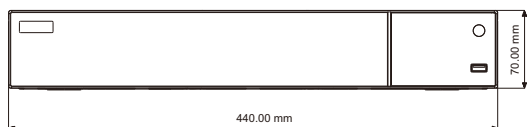

## Introduction

TD-3332H4-16P series are 32 CH 5MP / 4MP / 3MP / 1080P / 960P / 720P high definition PoE NVRs, which adopt the most advanced SOC technique to ensure high definition recording in each channel and realize outstanding robustness of the system. TD-3332H4-16P series integrate with 16 PoE network ports, support 16 CH IPC direct connection to NVR, simultaneous 16 CH playback, and 4K high definition display. The series of product can meet different security requirements of home, financial, commerce, enterprise, transportation and government, etc.

## Dimensions