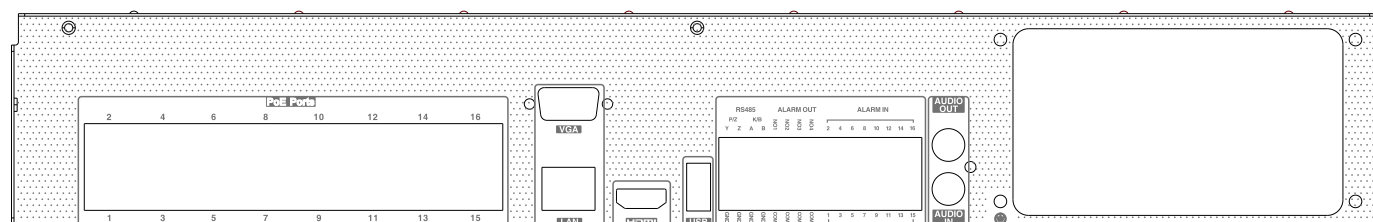

## Introduction

TD-3332H4-16P series are 32 CH 5MP / 4MP / 3MP / 1080P / 960P / 720P high definition PoE NVRs, which adopt the most advanced SOC technique to ensure high definition recording in each channel and realize outstanding robustness of the system. TD-3332H4-16P series integrate with 16 PoE network ports, support 16 CH IPC direct connection to NVR, simultaneous 16 CH playback, and 4K high definition display. The series of product can meet different security requirements of home, financial, commerce, enterprise, transportation and government, etc.

## Dimensions