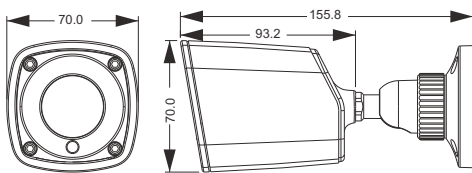

Tel: +86-755-36995888

Fax: +86-755-33104777

Web site: <http://en.tvt.net.cn>

E-mail: overseas@tvt.net.cn

2 MP HD IR Water-proof Bullet Camera

Features

- 1080P real time image, high resolution, true color
- AHD/TVI/CVI/CVBS lossless video output
- Up to 1000 TVL resolution
- CMOS progressive scan, perfectly capture the moving object
- Support OSD menu
- High speed, long distance, real time transmission
- Auto color to B / W at low illumination
- Support ICR switch, true day / night
- Support noise reduction function
- 10 ~ 20m IR night view distance
- IP66 ingress protection
- Support COC
- Support 960H CVBS output

Dimensions

Available Accessories

TD-YXH0301

TD-YXH0103

TD-YXH0301+TD-YZJ0810

TD-YXH0301+TD-YZJ0501

TD-YXH0301+TD-YZJ0601

TD-YXH0104

Specifications

Model	TD-7421AS1
Specifications	
Camera	
Image Sensor	1 / 2.9"CMOS
Resolution	2MP
Image Size	1920 x 1080
Video Output	AHD / TVI / CVI / CVBS
Image System	PAL / NTSC
Electronic Shutter	Auto; 1 / 50s ~ 1 / 100000s (PAL); 1 / 60s ~ 1 / 100000s (NTSC)
IR Distance	10 ~ 20 m
Frame Rate	30fps (60Hz), 25fps (50Hz)
Min. Illumination	0 Lux (IR ON)
Lens	2.8 mm
Lens Mount	M12
S / N Ratio	≥52dB (AGC OFF)
Ingress Protection	IP 66
Functions	
Function Control	OSD (COC Control)
Day & Night	ICR
Digital WDR	Yes
Digital NR	Yes
AGC	Yes
Auto White Balance	Yes
BLC	Yes
Front Light Compensation	Yes
Defog	No
HLC	No
Sharpness	Yes
Mirror	Yes
Smart IR	Yes
Image Setting	Yes
Defect Correction	Auto
Language	Chinese / English
Angle Adjustment	Any angle
Others	
Power Supply	DC12V (± 10%)
Power Consumption	Day : < 1W; Night : < 4W
Working Environment	- 20 °C ~ 50 °C, 10 % ~ 90 % (relative humidity)
Dimensions (mm)	Φ 70 x 156