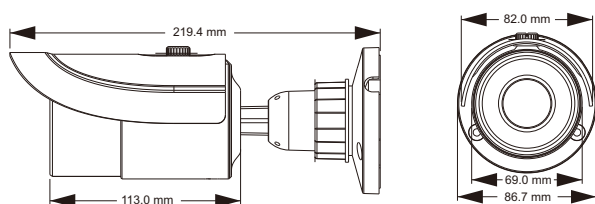

Tel: +86-755-3330 6001

Fax: +86-755-3330 6002

Web site: www.tvt.net.cn

E-mail: overseas@tvt.net.cn

2 MP AHD IR Water-proof Bullet Camera

Specifications

Features

- 1080P real time image, high resolution, true color
- AHD lossless video output
- Up to 1000 TVL resolution
- CMOS progressive scan, perfectly capture the moving object
- Support OSD menu
- High speed, long distance, real time transmission
- Auto color to B / W at low illumination
- Support ICR switch, true day / night
- Support noise reduction function
- 20 ~ 30m IR night view distance
- IP66 ingress protection
- Support COC
- Support 960H CVBS output

Dimensions

Available Accessories

TD-YXH0201

Model	TD-7422AE2
Specifications	
Camera	
Image Sensor	1 / 2.9 "CMOS
Resolution	1920 x 1080
Image System	PAL / NTSC
Auto Iris	Fixed Iris
Min. Illumination	0 Lux (IR ON)
Lens	3.6 mm (2.8 mm, 6 mm and 2.8 ~ 12 mm optional)
Lens Mount	M12 and D14 optional
IR Distance	20 ~ 30 m
Water-proof	IP66
Video Output	AHD (CVBS output available)
Image Size	1080P (1920 x 1080)
Frame Rate	30fps (60Hz), 25fps (50Hz)
Angle Adjustment	Any angle
Functions	
Screen Display	2 languages supported, Chinese / English
Function Control	OSD
Day & Night	Yes (ICR)
BLC & HLC	Yes
WDR	Digital WDR
Digital NR	Yes
Defect Correction	Live defective pixel correction
S / N Ratio	> 52dB (AGC off)
Electronic Shutter	1 / 50s ~ 1 / 100000s (PAL); 1 / 60s ~ 1 / 100000s (NTSC)
AGC	Yes
White Balance	ATW, AWC→SET, Manual
Advanced Image	Sharpness, saturation, brightness, etc. are adjustable
Others	
Power Supply	DC12V (± 10%)
Working Environment	- 20 °C ~ 50 °C, 10 % ~ 90 % (humidity)
Dimensions (mm)	Φ87 x 219