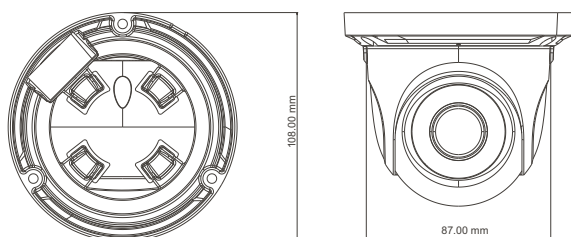

Tel: +86-755-3330 6001

Fax: +86-755-3330 6002

Web site: www.tvt.net.cn

E-mail: overseas@tvt.net.cn

2 MP AHD IR (Water-proof) Dome Camera Specifications

Features

- 1080P real time image, high resolution, true color
- AHD lossless video output
- Up to 1000 TVL resolution
- CMOS progressive scan, perfectly capture the moving object
- Support OSD menu
- High speed, long distance, real time transmission
- Auto color to B / W at low illumination
- Support ICR switch, true day / night
- Support noise reduction function
- 10 ~ 20m IR night view distance
- IP66 ingress protection (optional)
- Support COC
- Support 960H CVBS output

Dimensions

Available Accessories

TD-YXH0201

TD-YZJ0802

TD-YZJ0402

Model	TD-7524AE2
Specifications	
Camera	
Image Sensor	1 / 2.9 "CMOS
Resolution	1920 x 1080
Image System	PAL / NTSC
Auto Iris	Fixed Iris
Min. Illumination	0 Lux (IR ON)
Lens	3.6 mm (2.8 mm optional)
Lens Mount	M12
IR Distance	10 ~ 20 m
Water-proof	IP66 (optional)
Video Output	AHD (CVBS output available)
Image Size	1080P (1920 x 1080)
Frame Rate	30fps (60Hz), 25fps (50Hz)
Angle Adjustment	Any angle
Functions	
Screen Display	2 languages supported, Chinese / English
Function Control	OSD
Day & Night	Yes (ICR)
BLC & HLC	Yes
WDR	Digital WDR
Digital NR	Yes
Defect Correction	Live defective pixel correction
S / N Ratio	> 52dB (AGC off)
Electronic Shutter	1 / 50s ~ 1 / 100000s (PAL); 1 / 60s ~ 1 / 100000s (NTSC)
AGC	Yes
White Balance	ATW, AWC→SET, Manual
Advanced Image	Sharpness, saturation, brightness, etc. are adjustable
Others	
Power Supply	DC12V (± 10%)
Working Environment	- 20 °C ~ 50 °C, 10 % ~ 90 % (humidity)
Dimensions (mm)	Φ87 x 108