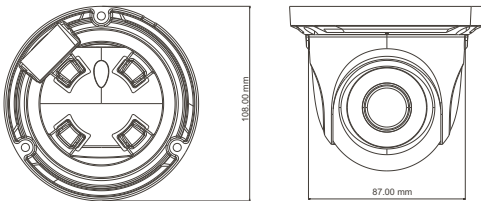

Dimensions

Available Accessories

Specifications

Model	TD-7524AS
Specifications	
Camera	
Image Sensor	1 / 3.6 "CMOS
Resolution	2MP
Image Size	1920 x 1080
Video Output	AHD / TVI / CVI / CVBS
Image System	PAL / NTSC
Electronic Shutter	Auto; 1 / 50s ~ 1 / 100000s (PAL); 1 / 60s ~ 1 / 100000s (NTSC)
IR Distance	10 ~ 20 m
Frame Rate	30fps (60Hz), 25fps (50Hz)
Min. Illumination	0 Lux (IR ON)
Lens	3.6 mm (2.8 mm, 6 mm optional)
Lens Mount	M12
S / N Ratio	≥52dB (AGC OFF)
Ingress Protection	IP66
Functions	
Function Control	OSD (COC Control)
Day & Night	ICR
Digital WDR	Yes
Digital NR	Yes
Global Exposure	Yes
Central Exposure	Yes
AGC	Yes
Auto White Balance	Yes
BLC	Yes
Front Light Compensation	Yes
Sharpness	Yes
Smart IR	Yes
Image Setting	Yes
Defect Correction	Auto
Language	Chinese / English
Angle Adjustment	Any angle
Others	
Power Supply	DC12V (± 10%)
Power Consumption	Day : < 1W; Night : < 3W
Working Environment	- 20 °C ~ 50 °C, 10 % ~ 90 % (relative humidity)
Dimensions (mm)	Φ87 x 108