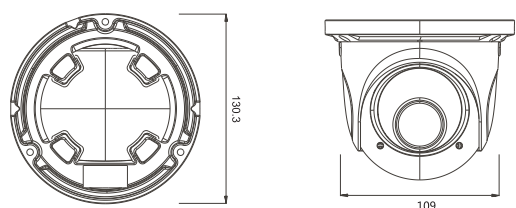

Tel: +86-755-3330 6001

Fax: +86-755-3330 6002

Web site: www.tvt.net.cn

E-mail: overseas@tvt.net.cn

2 MP AHD IR Water-proof Dome Camera

Specifications

Features

- 1080P real time image, high resolution, true color
- AHD lossless video output
- Up to 1000 TVL resolution
- CMOS progressive scan, perfectly capture the moving object
- Support OSD menu
- High speed, long distance, real time transmission
- Auto color to B / W at low illumination
- Support ICR switch, true day / night
- Support noise reduction function
- 20 ~ 30m IR night view distance
- IP66 ingress protection
- Support COC
- Support 960H CVBS output

Dimensions

Available Accessories

TD-YXH0201

TD-YZJ0802

TD-YZJ0402

Model	TD-7525AE2
Specifications	
Camera	
Image Sensor	1 / 2.9 "CMOS
Resolution	1920 x 1080
Image System	PAL / NTSC
Auto Iris	Fixed Iris
Min. Illumination	0 Lux (IR ON)
Lens	2.8 ~ 12 mm
Lens Mount	D14
IR Distance	20 ~ 30 m
Water-proof	IP66
Video Output	AHD (CVBS output available)
Image Size	1080P (1920 x 1080)
Frame Rate	30fps (60Hz), 25fps (50Hz)
Angle Adjustment	Any angle
Functions	
Screen Display	2 languages supported, Chinese / English
Function Control	OSD
Day & Night	Yes (ICR)
BLC & HLC	Yes
WDR	Digital WDR
Digital NR	Yes
Defect Correction	Live defective pixel correction
S / N Ratio	> 52dB (AGC off)
Electronic Shutter	1 / 50s ~ 1 / 100000s (PAL); 1 / 60s ~ 1 / 100000s (NTSC)
AGC	Yes
White Balance	ATW, AWC→SET, Manual
Advanced Image	Sharpness, saturation, brightness, etc. are adjustable
Others	
Power Supply	DC12V (± 10%)
Working Environment	- 20 °C ~ 50 °C, 10 % ~ 90 % (humidity)
Dimensions (mm)	Φ109 x 130