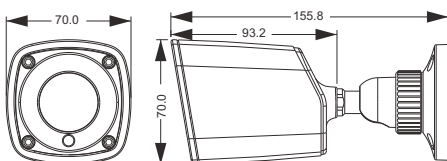

Dimensions