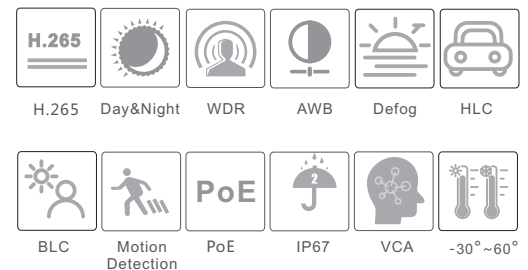

CAMERA

TD-9422E3

2MP IR Starlight Bullet Network Camera

- 2MP (1920 × 1080) @30fps
- Support smart H.265/H.264 coding
- ICR auto switch, true day / night
- 30 ~ 50m IR night view distance
- Starlight
- Fixed or motorized zoom lens optional
- 3D DNR, true WDR, HLC, BLC, Defog, Smart IR and ROI coding
- Support corridor mode
- Support face exposure and image distortion correction
- Built-in micro SD card slot
- DC12V/PoE power supply
- IP67 ingress protection
- Support three streams
- P2P function optional
- Support mobile surveillance by smart phones & tablet PCs with iOS and Android OS
- Intelligent analytics