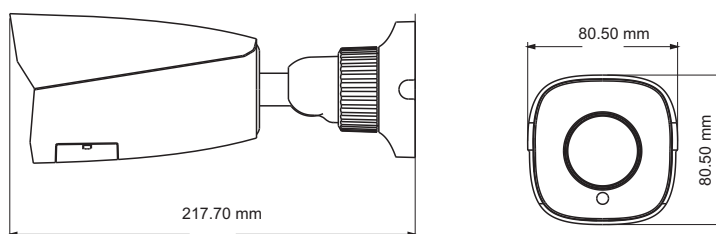

Others

Power Supply	DC12V/PoE
Power Consumption	< 9.5W
Operating Environment	- 30 °C ~ 60 °C (-22°F~140°F) Humidity: less than 95 % (non-condensing)
Dimensions (mm)	217.7 × 80.5 × 80.5
Weight (net)	Approx. 0.67KG
Installation	Ceiling mounting; Wall mounting

DIMENSIONS