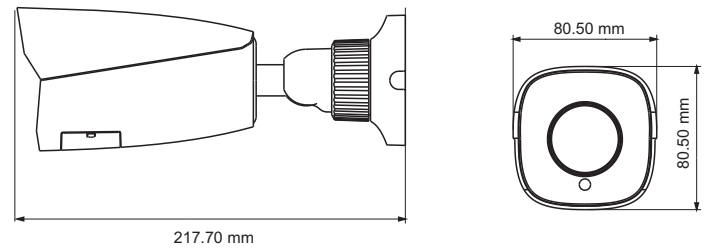

Operating Environment	- 30 °C ~ 60 °C (-22°F~140°F) Humidity: less than 95 % (non-condensing)
Dimensions (mm)	217.7 × 80.5 × 80.5
Weight (net)	Approx. 0.65KG
Installation	Ceiling mounting; Wall mounting

DIMENSIONS