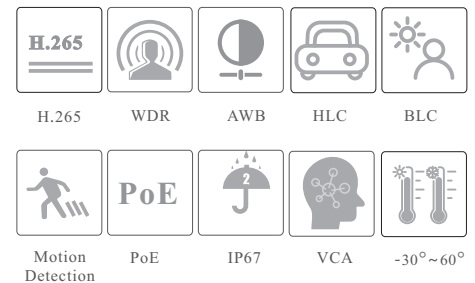

# TD-9422S3B

2MP IR Water-proof Bullet Network Camera

- 2MP ( 1920 × 1080 ) H.265 coding
- Max.resolution: 1920 × 1080
- ICR auto switch, true day / night
- 3D DNR, digital WDR, HLC, BLC, Defog and ROI coding
- 30~50m IR night view distance
- 1CH audio input
- Built-in micro SD card slot, up to 128GB
- DC12V/PoE power supply
- IP 67 ingress protection
- Support three streams
- Support mobile surveillance by smart phones and tablet PCs with iOS or Android OS
- Intelligent analytics