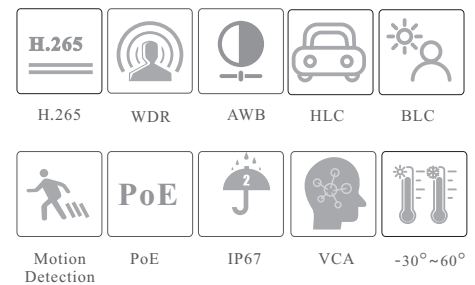

CAMERA

## 2MP IR Water-proof Bullet Network Camera

- H.265+ /H.265 / H.264+ / H.264/ MJPEG coding
- Max.resolution: 2MP ( 1920 × 1080)
- ICR auto switch, true day / night vision
- 3D DNR, WDR, HLC, BLC, smart IR, etc.
- ROI coding
- 30~50m IR night view distance
- Built-in micro SD card slot, up to 256GB
- DC12V/PoE power supply
- IP 67 ingress protection
- Support dual streams
- Support remote monitoring by smart phones& tablet PCs with iOS and Android OS
- Intelligent analytics

Smart Event	Video Exception (scene change, video blur and video cast detection), line crossing detection and region intrusion detection
General Function	Watermark, IP address filtering, video mask, heartbeat, illegal login lock
PoE	Yes
IR Distance	30 ~ 50 m
Ingress Protection	IP67
<b>Others</b>	
Power Supply	DC12V/PoE
Power Consumption	< 7W
Operating Environment	- 30 °C ~ 60 °C (-22°F~140°F); Humidity: less than 95 % (non-condensing)
Storage Environment	- 30 °C ~ 65 °C (-22°F~149°F), Humidity: less than 95 % (non-condensing)
Dimensions ( mm )	217.8 × 80.5 × 80.3
Weight ( net )	Approx. 0.66KG
Installation	Ceiling mounting; Wall mounting
Certificate	CE, FCC
Environmental Protection	Complies with Directive EU RoHS, WEEE(2012/19/EU), directive 94/62/EC and REACH(EC1907/2006)