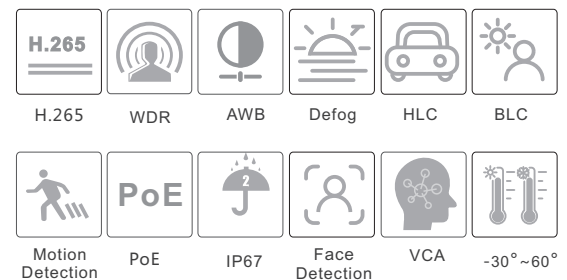

CAMERA

TD-9451E2A

5MP Network IR Water-proof
Bullet Camera

- 5MP (2592 × 1944) H.265 full real time coding
- Max.resolution: 2592 × 1944
- ICR auto switch, true day / night, ROI coding
- 3D DNR, true WDR, HLC, BLC, smart IR, defog
- 20~30m IR night view distance
- Support CVBS video output and one-way audio
- Support smart phone, iPad, remote monitoring
- DC12V/PoE power supply
- P2P function optional
- IP 67 ingress protection
- Support three streams
- Support face detection
- Smart analytics (optional): object removal detection, abnormal video signal detection, line crossing detection, region intrusion detection, people intrusion detection, people counting detection and crowd density detection