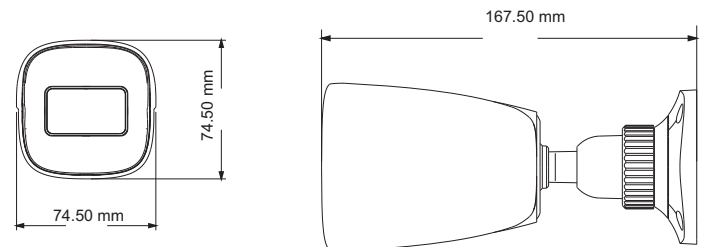

Others

Power Supply	DC12V/PoE
Power Consumption	< 7W
Operating Environment	- 30 °C ~ 60 °C (-22°F~140°F) Humidity: less than 95 % (non-condensing)
Dimensions (mm)	167.5 × 74.5 × 74.5
Weight (net)	Approx. 0.39KG
Installation	Ceiling mounting; Wall mounting

DIMENSIONS