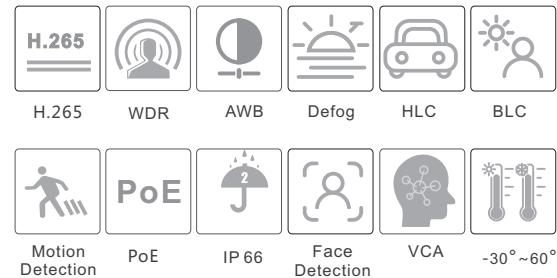

TD-9453E2

5MP Network IR Water-Proof Bullet Camera

- 5MP (2592 × 1944) H.265 full real time coding
- Max.resolution: 2592 × 1944; ICR auto switch, true day / night
- 30 ~ 50m IR night view distance; Motorized zoom lens
- 3D DNR, true WDR, HLC, BLC, Smart IR and ROI coding
- One CVBS output and one on-board CVBS output
- 1CH audio input and 1CH audio output; Hardware reset
- Built-in micro SD card slot, up to 128GB
- 1CH alarm input; 1CH alarm output; RS485
- DC12V/PoE power supply; IP66 protection grade
- Support smart phone, iPad, remote monitoring
- Support three streams
- P2P function optional
- Support face detection
- Smart analytics (optional): object removal detection, abnormal video signal detection, line crossing detection, region intrusion detection, people intrusion detection, people counting detection, crowd density detection, etc.