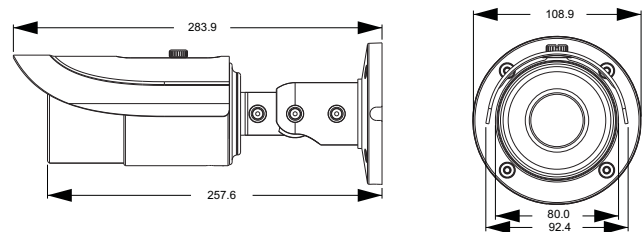

PoE	Yes
IR Distance	30 ~ 50 m
Ingress Protection	IP66
Others	
Power Supply	DC12V/PoE
Power Consumption	< 9W
Operating Environment	- 30 °C ~ 60 °C (-22°F~140°F) Humidity: less than 95 % (non-condensing)
Dimensions (mm)	Φ 109 × 284
Weight (net)	Approx. 1.11KG
Installation	Ceiling mounting; Wall mounting

DIMENSIONS