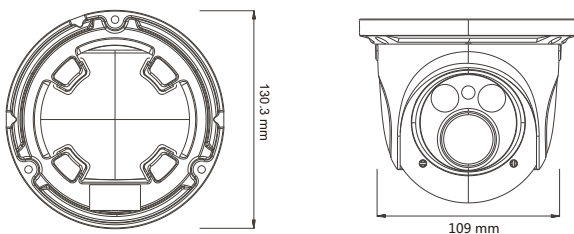

Dimensions

Available Accessories

TD-YXH0201

TD-YZJ0802

TD-YZJ0402

Specifications

Specifications	Model	TD-9525S1
Camera		
Image Sensor		1 / 2.8 "CMOS
Image Size		1920 x 1080
Electronic Shutter		1 / 25 s ~ 1 / 100000 s
Auto Iris		Fixed Iris
Min. Illumination		0.1 lux @F1.2,AGC ON; 0 lux with IR
Lens		2.8 ~ 12 mm @F1.4, angle of view : 96° ~ 35°
Lens Mount		Φ14
Day & Night		ICR
Wide Dynamic Range		Digital WDR
Digital NR		3D DNR
Angle Adjustment		Pan : 0°~360°, Tilt : 0°~90°, Rotation : 0°~360°
Image		
Video Compression		H.264 / MJPEG
H.264 Compression Standard		Baseline Profile / Main Profile / High Profile
Resolution		1080P (1920 × 1080), 720P (1280 × 720), D1, CIF, 480 x 240
Main Stream		60Hz : 1080P (1 ~ 30fps) / 720P (1 ~ 30fps) 50Hz : 1080P (1 ~ 25fps) / 720P (1 ~ 25fps)
Bit Rate		256Kbps ~ 5Mbps
Encode Mode		VBR / CBR
Quality		Five levels under VBR; Freely adjustable under CBR
Image Settings		ROI, Saturation, Brightness, Chroma, Contrast, Wide Dynamic, Sharpen, NR, etc. adjustable through client software or web browser
ROI		3 ROI
Interfaces		
Network		RJ45
Functions		
Remote Monitoring		IE browsing, CMS remote control
Online Connection		Support simultaneous monitoring for up to 3 users; Support multi-stream real time transmission
Network Protocol		TCP / IP, UDP, DHCP, NTP, RTSP, DDNS, SMTP, FTP
Interface Protocol		ONVIF
Storage		Network remote storage
Smart Alarm		Motion alarm
PoE		Yes
IR Distance		20 ~ 30 m
Water-proof		IP66
Others		
Power Supply		DC12V / PoE
Power Consumption		< 2.5W
IR Consumption ON		< 5W
Operating Environment		- 20 °C ~ 50 °C, 10 % ~ 90 % humidity
Dimensions (mm)		Φ109 x 130
Weight (net)		695g
Installation		Pendent mounting (Wall mounting available with the junction box and bracket)