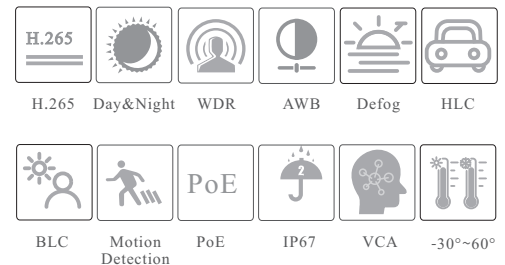

CAMERA

## 2MP IR Water-Proof Turret Network Camera

- 2MP ( 1920 × 1080 ) H.265 full real time coding
- Max. resolution: 1920 × 1080; ICR auto switch, true day / night
- 30 ~ 50m IR night view distance
- 3D DNR, digital WDR, HLC, BLC and ROI coding
- 1CH built-in MIC
- Built-in micro SD card slot, up to 128GB
- DC12V/PoE power supply
- IP67 ingress protection
- Support three streams
- Support mobile surveillance by smart phones and tablet PCs with iOS or Android OS
- Intelligent analytics