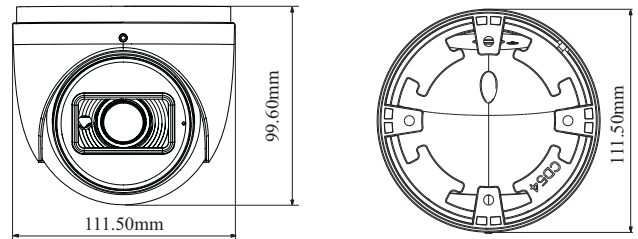

Others

Power Supply	DC12V/PoE
Power Consumption	< 7W
Operating Environment	- 30 °C ~ 60 °C (-22°F~140°F);Humidity: less than 95 % (non-condensing)
Storage Environment	- 30 °C ~ 65°C (-22°F~149°F), Humidity: less than 95 % (non-condensing)
Dimensions (mm)	Ø 111.5 × 99.6
Weight (net)	Approx. 0.65KG
Installation	Ceiling mounting; Wall mounting
Certificate	CE, FCC
Environmental Protection	Complies with Directive EU RoHS, WEEE(2012/19/EU) , directive 94/62/EC and REACH(EC1907/2006)

DIMENSIONS