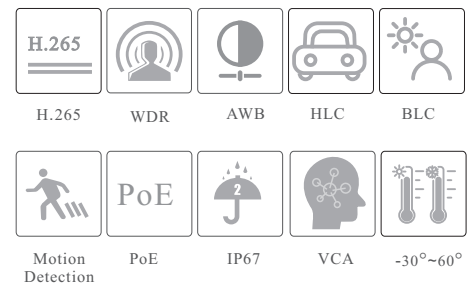

CAMERA

TD-9525S4

2MP IR Water-proof Turret Network Camera

- H.265+ / H.265 / H.264+ / H.264 / MJPEG coding
- Max.resolution: 2MP (1920 × 1080)
- ICR auto switch, true day / night vision
- 3D DNR, WDR, HLC, BLC, smart IR, etc.
- 30~50m IR night view distance
- Built-in micro SD card slot, up to 256GB
- 1CH built-in MIC; 1CH audio input
- DC12V/PoE power supply
- IP 67 ingress protection
- Support dual streams
- Support remote monitoring by smart phones& tablet PCs with iOS and Android OS
- Intelligent analytics