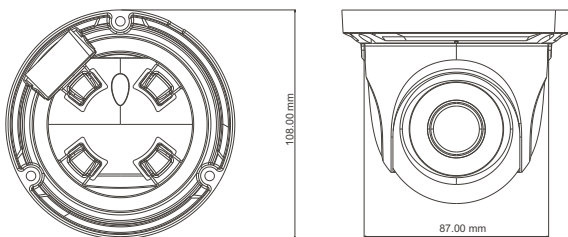

Dimensions

Available Accessories

TD-YXH0201 TD-YZJ0802 TD-YZJ0402

Specifications

Model	TD-9534S1
Specifications	
Camera	
Image Sensor	1 / 3 "CMOS
Image Size	2048 x 1536
Electronic Shutter	1 / 25 s ~ 1 / 100000 s
Auto Iris	Fixed Iris
Min. Illumination	0.07 lux @F1.2,AGC ON; 0 lux with IR
Lens	3.6 mm @ F2.0, angle of view: 70° (2.8 mm optional)
Lens Mount	M12
Day & Night	ICR
Wide Dynamic Range	Digital WDR
Digital NR	3D DNR
Angle Adjustment	Any angle
Image	
Video Compression	H.264 / MJPEG
H.264 Compression Standard	Baseline Profile / Main Profile / High Profile
Resolution	3MP (2048 x 1536), 1080P (1920 x 1080), 720P (1280 x 720), D1, CIF, 480 x 240
Main Stream	60Hz : 3MP (1 ~ 30fps) / 1080P (1 ~ 30fps) / 720P (1 ~ 30fps) 50Hz : 3MP (1 ~ 25fps) / 1080P (1 ~ 25fps) / 720P (1 ~ 25fps)
Bit Rate	128 Kbps ~ 6 Mbps
Encode Mode	VBR / CBR
Quality	Five levels under VBR; Freely adjustable under CBR
Image Settings	ROI, Saturation, Brightness, Chroma, Contrast, Wide Dynamic, Sharpen, NR, etc. adjustable through client software or web browser
ROI	3 ROI
Interfaces	
Network	RJ45
Functions	
Remote Monitoring	IE browsing, CMS remote control
Online Connection	Support simultaneous monitoring for up to 4 users ; Support multi-stream real time transmission
Network Protocol	TCP/IP, UDP, DHCP, NTP, RTSP, PPPoE, DDNS, SMTP, FTP
Interface Protocol	ONVIF
Storage	Network remote storage
Smart Alarm	Motion alarm
PoE	Optional
IR Distance	10 ~ 20 m
Water-proof	IP66
Others	
Power Supply	DC12V (PoE power supply optional)
Power Consumption	< 2W
IR Consumption ON	< 4.5W
Operating Environment	- 20°C ~ 50°C, 10% ~ 90% humidity
Dimensions (mm)	Φ87 × 108
Weight (net)	400g
Installation	Pendent mounting (Wall mounting available with the junction box and bracket)