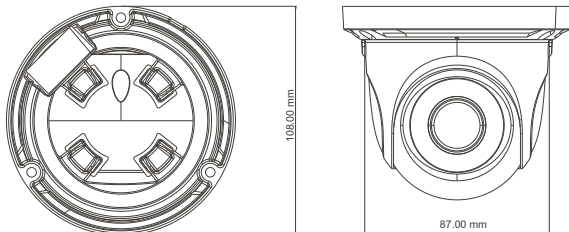

Dimensions