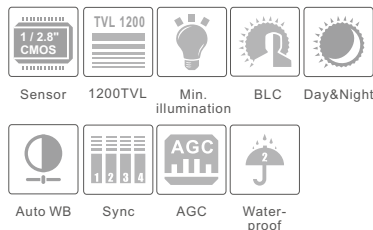

20× 3 MP Network IR HD High Speed Dome Camera

Features

- 1 / 2.8" CMOS progressive scan, 20× optical zoom
- HD network video output : 2048 × 1536 @25 / 30fps
- H.265 image compression format
- TCP / IP, UDP, DHCP, DDNS, NTP, RTSP, SMTP, FTP, PPPoE
- SD card local storage, network remote storage
- Web GUI Menu
- Support selected area amplification and PTZ function
- Provide standard SDK, easy to integrate with other digital system
- IP66 ingress protection; TVS 6KV lightning protection, surge protection
- 100m IR night view distance