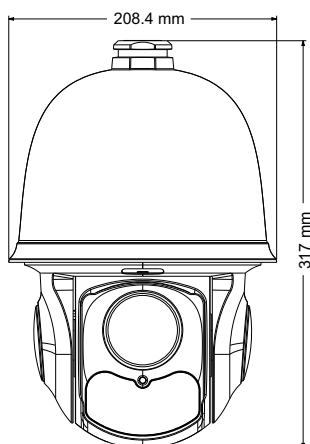

Dimensions

Specifications

Specifications	Model	TD-9632E2
Camera		
Image Sensor		1 / 2.8" Progressive CMOS
Effective Pixels		2048 × 1536 3Mega
Horizontal Resolution		1200 TVL
Min. Illumination		0 Lux
IR Distance		100 m
White Balance		Auto / Manual
S / N Ratio		Max 48dB
Day / Light		Auto / Manual
Focus Mode		Auto / Manual
Lens		20× Zoom, f = 5.5 ~ 110 mm, F1.6 ~ F3.5
PTZ		
Pan Range		360° endless rotation
Pan Speed		Preset speed : 240 °/s; Manual control speed : 0.5 ~ 90 °/s
Tilt Range		0 ~ 93° (auto rotation)
Tilt Speed		Preset speed : 160 °/s; Manual control speed : 0.5 ~ 90 °/s
System		
PTZ Control		Yes
Preset		255
Cruise		8
Track		4
Time Task		8
Scan		2
Home Position		Yes
Auto Flip		Yes
OSD Menu		English
Alarm Input		1
Alarm Output		1
Alarm Linkage		Yes
Network		
Compression		H.265
Frame Rate		1 ~ 30fps (25 fps)
Protocol		TCP / IP, UDP, DHCP, DDNS, NTP, RTSP, SMTP, FTP, PPPoE
Storage		SD card local storage, network remote storage
Smart Alarm		Motion Alarm, Sensor Alarm
Resolution		3MP (2048 × 1536), 1080P (1920 × 1080), 720P (1280 × 720), D1, CIF, 480 × 240
Multi-stream		Yes
Port		
Network Interface		10 Base-T / 100 Base-TX, RJ45
Audio		MIC input × 1, MIC output × 1
Others		
Control		Network
Power Supply		AC 24V / 3000 mA
Power Consumption		15 W (max 30W, IR on)
Working Environment		Temperature : - 30 °C ~ 60 °C; Humidity : less than 95%
Protection Level		IP66; TVS 6KV lightning protection, surge protection
Weight		3.5KG
Dimensions (mm)		Φ 209 × 317