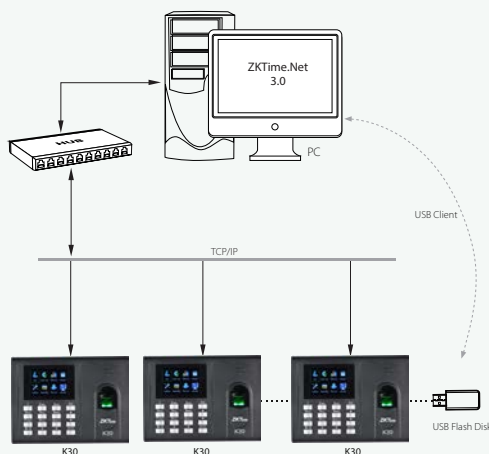

K30

Fingerprint Time Attendance Terminal

K30 is a 2.8-inch TFT screen Time Attendance Terminal. TCP/IP and USB Host make data management extremely easy. Most importantly, the built-in backup battery can eliminate the trouble of power-failure. With elegant appearance and reliable quality, you can get the best from it.

Configuration

Specifications

Fingerprint Capacity	1000 (1:N)
ID Card Capacity	1,000 (Optional)
Record Capacity	80,000
Display	2.8-inch Screen
Communication	TCP/IP, USB
Standard Functions	Work Code, Built-in Battery
Optional Functions	Mifare Card
Software	ZKTime. Net 3.0
Power Supply	DC12V 2A
Operating Humidity	20%-80%
Dimension	184 × 136 × 38mm (Length × Width × Thickness)
Net Weight	0.70 kg