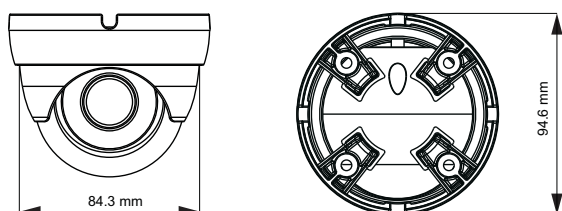

Dimensions

Specifications

Model	TD-9524S1
Specifications	
Camera	
Image Sensor	1 / 2.8 "CMOS
Image Size	1920 x 1080
Electronic Shutter	1 / 25 s ~ 1 / 100000 s
Auto Iris	Fixed Iris
Min. Illumination	0.1 lux @F1.2,AGC ON; 0 lux with IR
Lens	3.6 mm @ F1.6, angle of view: 79° (2.8 mm optional)
Lens Mount	M12
Day & Night	ICR
Wide Dynamic Range	Digital WDR
Digital NR	3D DNR
Angle Adjustment	Any angle
Image	
Video Compression	H.264 / MJPEG
H.264 Compression Standard	Baseline Profile / Main Profile / High Profile
Resolution	1080P (1920 x 1080), 720P (1280 x 720), D1, CIF, 480 x 240
Main Stream	60Hz : 1080P (1 ~ 30fps) / 720P (1 ~ 30fps) 50Hz : 1080P (1 ~ 25fps) / 720P (1 ~ 25fps)
Bit Rate	256Kbps ~ 5Mbps
Encode Mode	VBR / CBR
Quality	Five levels under VBR; Freely adjustable under CBR
Image Settings	ROI, Saturation, Brightness, Chroma, Contrast, Wide Dynamic, Sharpen, NR, etc. adjustable through client software or web browser
ROI	3 ROI
Interfaces	
Network	RJ45
Functions	
Remote Monitoring	IE browsing,CMS remote control
Online Connection	Support simultaneous monitoring for up to 3 users ; Support multi-stream real time transmission
Network Protocol	TCP/IP, UDP, DHCP, NTP, RTSP, DDNS, SMTP,FTP
Interface Protocol	ONVIF
Storage	Network remote storage
Smart Alarm	Motion alarm
PoE	Yes
IR Distance	10 ~ 20 m
Water-proof	IP66
Others	
Power Supply	DC 12V / PoE
Power Consumption	< 2W
IR Consumption ON	< 4W
Operating Environment	- 20°C ~ 50°C, 10% ~ 90% humidity
Dimensions (mm)	Φ84.3 × 94.6
Weight (net)	397g
Installation	Pendent mounting (Wall mounting available with the junction box and bracket)