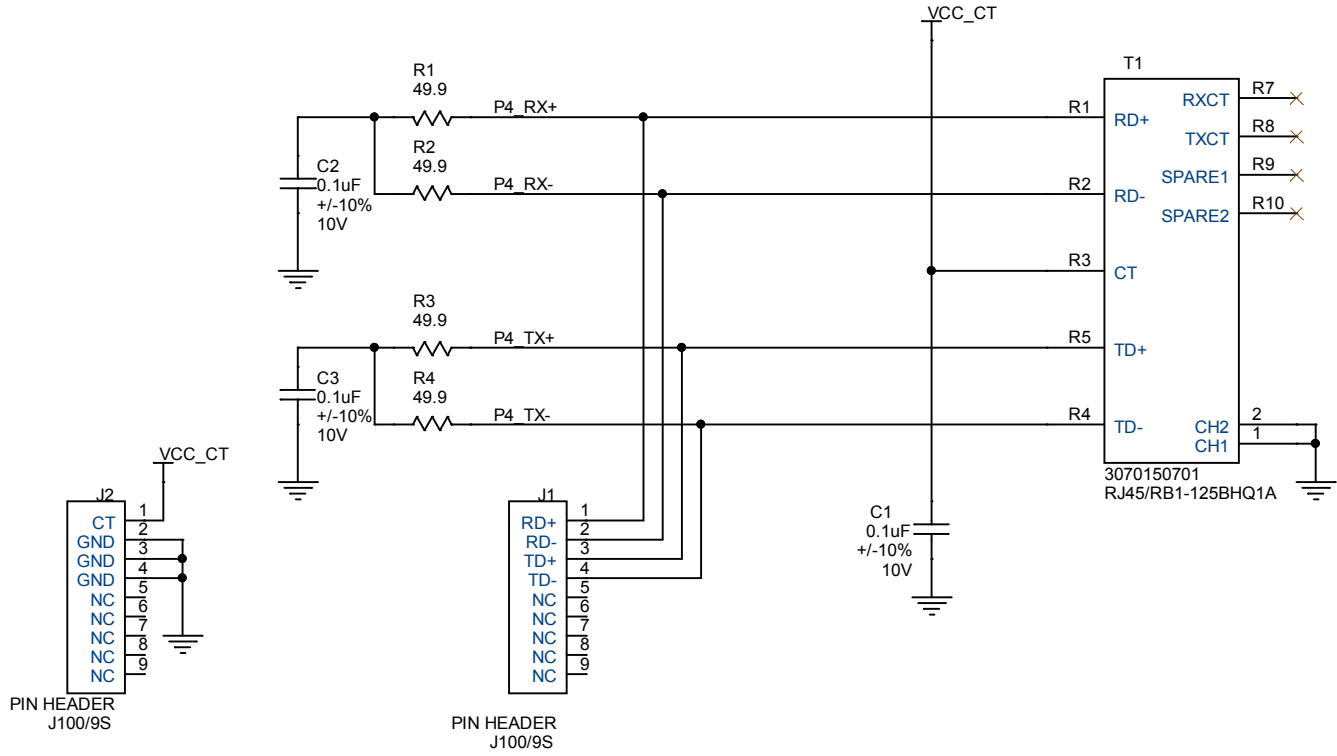

RJ45 Ethernet

dog hunter.

Author = Tony Jin
dog hunter Inc.
8F-4, No. 17, Ln. 91, Sec. 1,
Neihu Rd., Neihu Dist., Taipei City
Taiwan (R.O.C.)

Title		dogRJ45	
Size	Document Number	Rev	
Date:	Thursday, July 16, 2015	Sheet	3 of 3

5 4 3 2 1

D

C

B

A

5 4 3 2 1

D

C

B

A