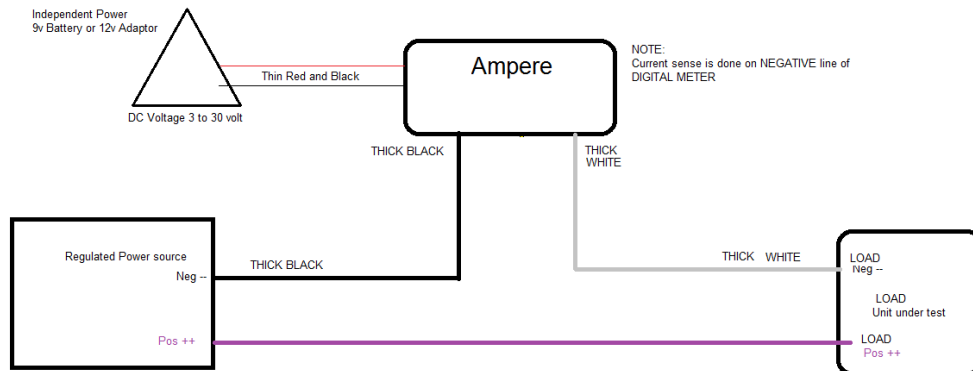

DIGITAL AMP METER 10 AMP INTERNAL SHUNT
INDEPENDENT POWER SUPPLY

DIGITAL PANEL METER 10 AMP INTERNAL SHUNT
COMMON POWER SUPPLY