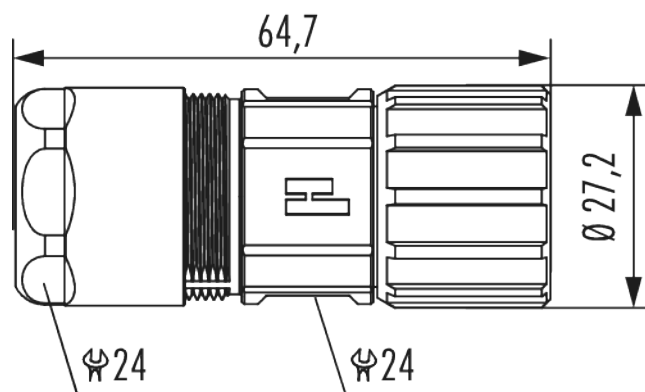

Housing cable connector M23 Signal

Item number 7106600000

Technical data

Housing type	Cable
Material housing	Zinc Die Cast , brass
Material housing surface	Nickel
Insert	Socket
Version	Screw
Internal thread plug-in side	M23 x 1
Knurled nut-Ø plug-in side	27.2 mm
Locking type	Screw
Shield	shielded
Material seals/o-rings	NBR
Allen key/Torx	-
Wrench size (SW1/SW2)	24/24 mm
Cable diameter	11 - 17 mm
Length (L)	64.7 mm
Temperature range	-40°C to +125°C
Protection class	IP 67 , IP 69 K

Housing cable connector M23 Signal

Item number 7106600000

Commercial data

Packaging Unit	25
EAN code	4033878502884
Weight	0.07464 kg
ETIM 7	EC003556
ETIM 8	EC003556
ETIM 9	EC003556
eCl@ss 10.1	27440224
Customs tariff number	85366990