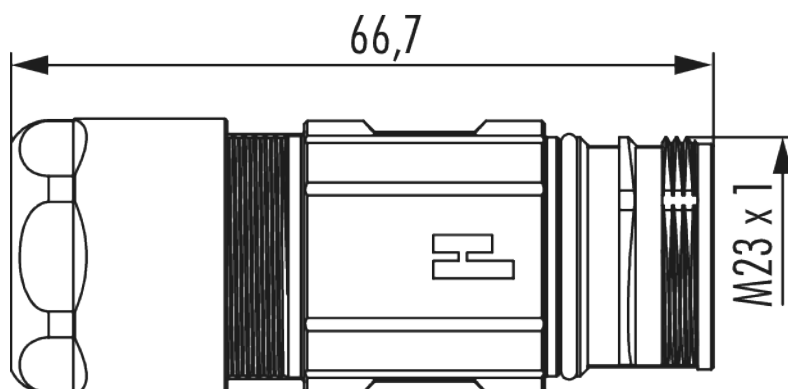

Housing coupler connector M23 Signal

Item number 7206400000

Technical data

Housing type	Coupler
Material housing	Zinc Die Cast , brass
Material housing surface	Nickel
Version	Screw , TWILOCK
External thread plug-in side	M23 x 1
Locking type	
Shield	shielded
Material seals/o-rings	NBR
Allen key/Torx	-
Wrench size (SW)	24 mm
Cable diameter	3 - 7 mm
Length (L)	66.7 mm
Temperature range	-40°C to +125°C
Protection class	IP 67 , IP 69 K

Housing coupler connector M23 Signal

Item number 7206400000

Commercial data

Packaging Unit	25
EAN code	4033878503065
Weight	0.076 kg
ETIM 7	EC003556
ETIM 8	EC003556
ETIM 9	EC003556
eCl@ss 10.1	27440224
Customs tariff number	85366990