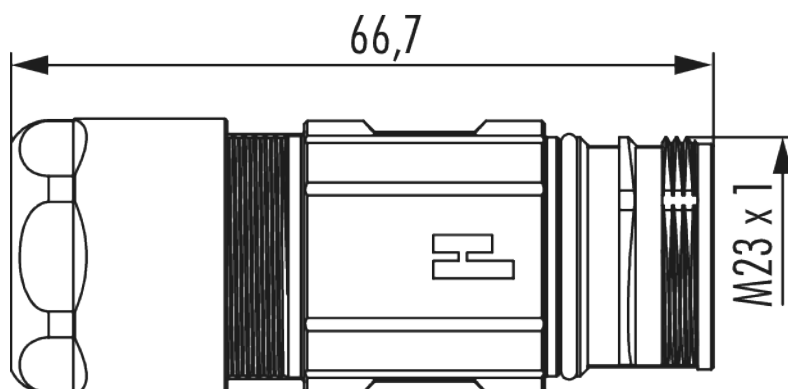

Housing coupler connector M23 Signal

Item number 720650000

Technical data

Housing type	Coupler
Material housing	Zinc Die Cast , brass
Material housing surface	Nickel
Version	Screw , TWILOCK
External thread plug-in side	M23 x 1
Locking type	
Shield	shielded
Material seals/o-rings	NBR
Allen key/Torx	-
Wrench size (SW)	24 mm
Cable diameter	7 - 12 mm
Length (L)	66.7 mm
Temperature range	-40°C to +125°C
Protection class	IP 67 , IP 69 K

Housing coupler connector M23 Signal

Item number 7206500000

Commercial data

Packaging Unit	25
EAN code	4033878503072
Weight	0.07351 kg
ETIM 7	EC003556
ETIM 8	EC003556
ETIM 9	EC003556
eCl@ss 10.1	27440224
Customs tariff number	85366990