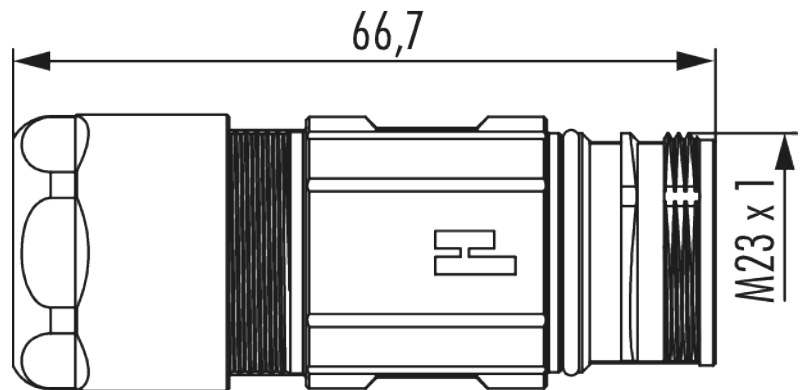

Housing coupler connector M23 Signal

Item number 7206600000

Technical data

Housing type	Coupler
Material housing	Zinc Die Cast , brass
Material housing surface	Nickel
Version	Screw , TWILOCK
External thread plug-in side	M23 x 1
Locking type	
Shield	shielded
Material seals/o-rings	NBR
Allen key/Torx	-
Wrench size (SW)	24 mm
Cable diameter	11 - 17 mm
Length (L)	66.7 mm
Temperature range	-40°C to +125°C
Protection class	IP 67 , IP 69 K

Housing coupler connector M23 Signal

Item number 7206600000

Commercial data

Packaging Unit	25
EAN code	4033878503089
Weight	0.0752 kg
ETIM 7	EC003556
ETIM 8	EC003556
ETIM 9	EC003556
eCl@ss 10.1	27440224
Customs tariff number	85366990