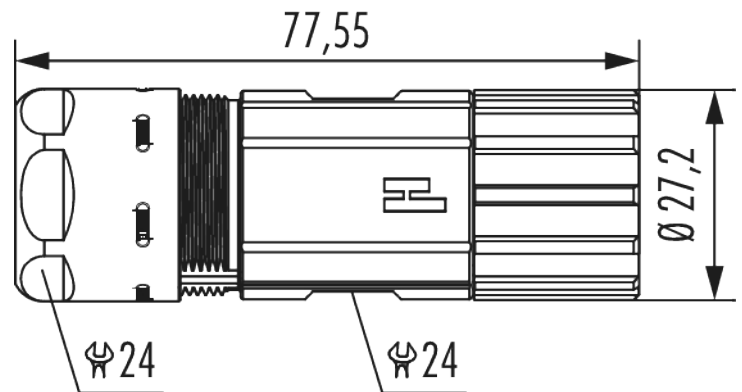

Housing cable connector M23 Power

Item number 7550600000

Technical data

Housing type	Cable
Material housing	Zinc Die Cast , brass
Material housing surface	Nickel
Version	Screw
Internal thread plug-in side	M23 x 1
Knurled nut-Ø plug-in side	27.2 mm
Locking type	Screw
Shield	shielded
Seal type	O-Ring
Material seals/o-rings	NBR
Wrench size (SW1/SW2)	24/24 mm
Cable diameter	11 - 17 mm
Temperature range	-40°C to +125°C
Protection class	IP 67 , IP 69 K

Housing cable connector M23 Power

Item number 7550600000

suitable contact inserts

7084909101 , 7084909102 , 7084910101 , 7084910102 ,
7084942101 , 7084942102 , 7084943121 , 7084943122 ,
7084944101 , 7084944102 , 7084946101 , 7084946102 ,
7084951121 , 7084951122 , 7084953101 , 7084953102

Housing cable connector M23 Power

Item number 7550600000

Commercial data

Packaging Unit	25
EAN code	4033878503829
Weight	0.0836 kg
ETIM 7	EC003556
ETIM 8	EC003556
ETIM 9	EC003556
eCl@ss 10.1	27440224
Customs tariff number	85366990