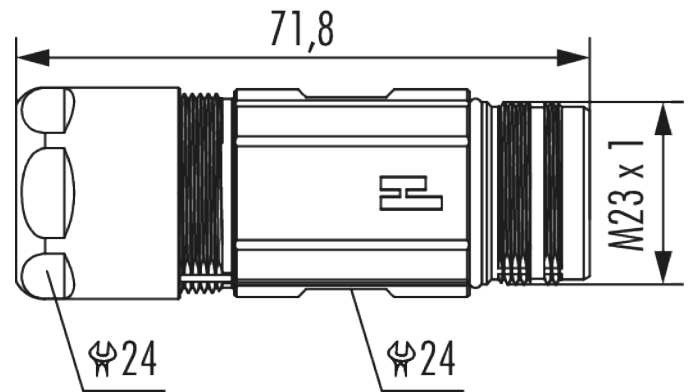

# Housing coupler connector M23 Power / M23 Hybrid

Item number 7560600000

## Technical data

<b>Housing type</b>	Coupler
<b>Material housing</b>	Zinc Die Cast , brass
<b>Material housing surface</b>	Nickel
<b>Insert</b>	Pin
<b>Version</b>	Screw , TWILOCK
<b>External thread plug-in side</b>	M23 x 1
<b>Locking type</b>	
<b>Shield</b>	shielded
<b>Seal type</b>	O-Ring
<b>Material seals/o-rings</b>	NBR
<b>Wrench size (SW1/SW2)</b>	24/24 mm
<b>Cable diameter</b>	11 - 17 mm
<b>Temperature range</b>	-40°C to +125°C
<b>Protection class</b>	IP 67 , IP 69 K