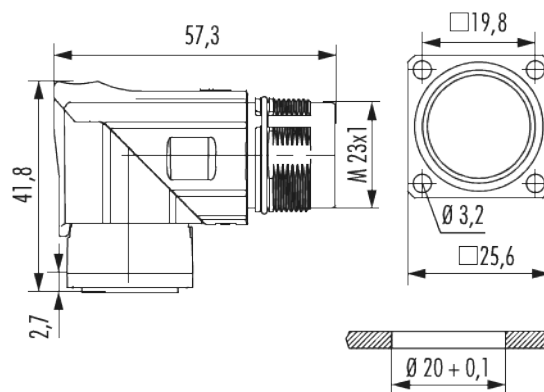

Housing TWILOCK panel connector M23

Power angled rotatable

Item number 763900000

Technical data

Housing type	Panel angled
Material housing	Zinc Die Cast
Material housing surface	blue passivated
Installation type	Rear wall
Version	Screw , TWILOCK , right angled , rotatable
External thread plug-in side	M23 x 1
Locking type	
Shield	unshielded
Seal type	O-Ring
Material seals/o-rings	FKM (FPM)
Rotatable	330 °
Panel hole	Ø 20 + 0,1 mm
Flange	25,6 x 25,6 mm
Hole distance	19.8 mm
Hole diameter	4 x Ø 3,2 mm
Temperature range	-40°C to +125°C

Housing TWILOCK panel connector M23

Power angled rotatable

Item number 7639000000

Protection class	IP 67 , IP 69 K
suitable contact inserts	7084909101 , 7084910101 , 7084942101 , 7084942102 , 7084943121 , 7084944101 , 7084946101 , 7084946102 , 7084951121 , 7084953101 , 7084951121

Housing TWILOCK panel connector M23

Power angled rotatable

Item number 7639000000

Commercial data

Packaging Unit	20
EAN code	4033878002124
Weight	0.10194 kg
ETIM 7	EC003556
ETIM 8	EC003556
ETIM 9	EC003556
eCl@ss 10.1	27440224
Customs tariff number	85366990